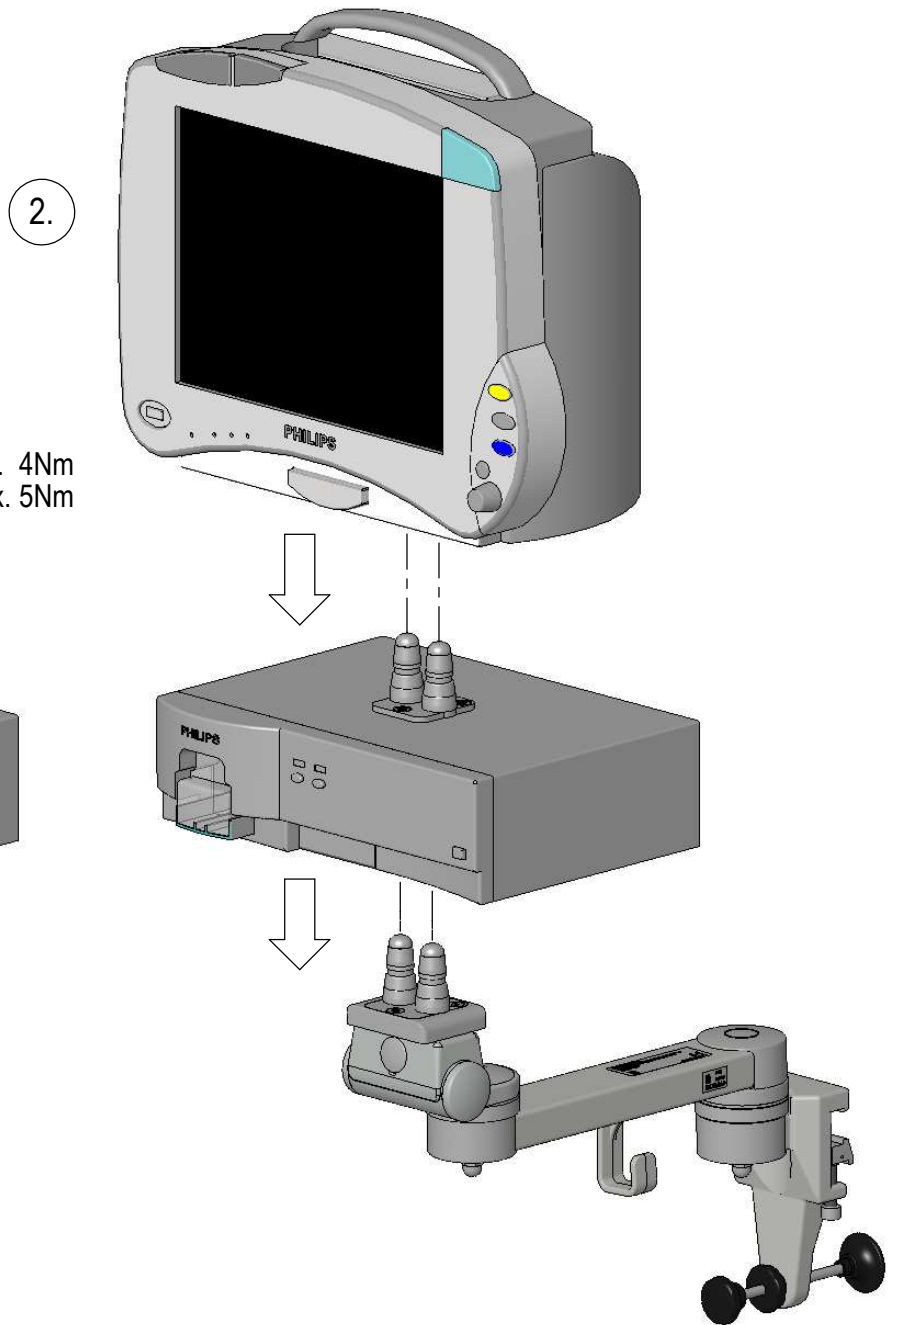

Philips G1 (M1013A) / G5 (M1019A):

ITD GmbH
Sportplatzstraße 3 - 84381 Johanniskirchen • Germany
Tel. +49-89-61 44 25-0 • Fax +49-89-61 44 25-20
sales@itd-cart.com • www.itd-cart.com

MA.0217.799
006/ 22.01.2014