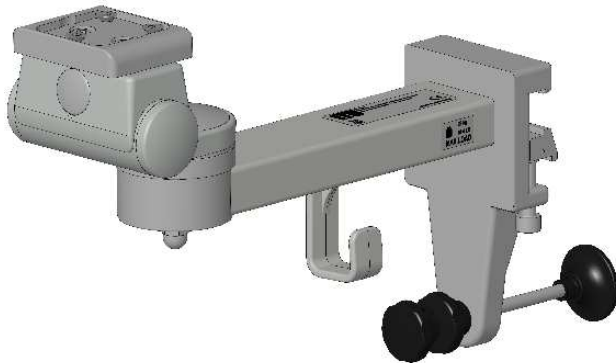

# Assembly Instructions

for TS.6254.XXX

for TS.6255.XXX

for TS.6274.XXX

for TS.6275.XXX

all configurations compatible with:

- Philips-monitor MP20/30 (M8001A / M8002A)
- Philips-monitor MP40/50 (M8003A / M8004A)
- Philips-monitor MP60/70 (M8005A / M8007A)
- Philips G1/G5 (M1013A / M1019A) and monitor
- Philips-monitor MX400/450 (866060 / 866062)
- Philips-monitor MX500/550 (866064 / 866066)
- Philips-monitor MX600/700 (865242 / 865241)
- Philips-monitor MX800 (865240)