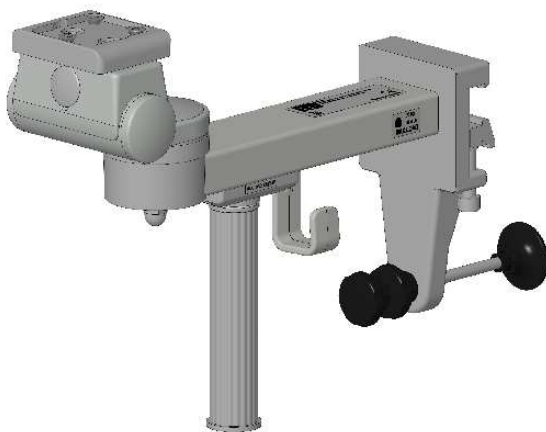

# Assembly Instructions

for TS.6254.XXX

for TS.6255.XXX

for TS.6274.XXX

for TS.6275.XXX

all configurations compatible with:

- Philips-monitor MP20/30 (M8001A / M8002A)
- Philips-monitor MP40/50 (M8003A / M8004A)
- Philips-monitor MP60/70 (M8005A / M8007A)
- Philips G1/G5 (M1013A / M1019A) and monitor
- Philips-monitor MX400/450 (866060 / 866062)
- Philips-monitor MX500/550 (866064 / 866066)
- Philips-monitor MX600/700 (865242 / 865241)
- Philips-monitor MX800 (865240)