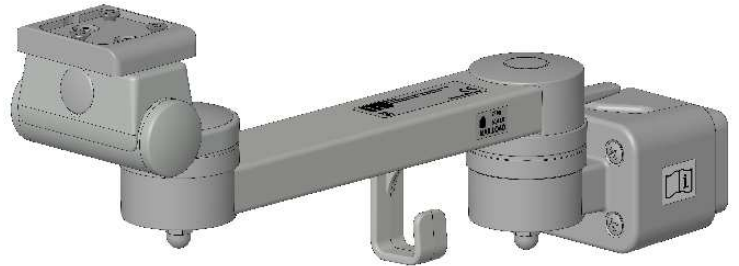

Assembly Instructions

for TS.6248.XXX

for TS.6249.XXX

for TS.6268.XXX

for TS.6269.XXX

all configurations compatible with:

- Philips-monitor MP20/30 (M8001A / M8002A)
- Philips-monitor MP40/50 (M8003A / M8004A)
- Philips-monitor MP60/70 (M8005A / M8007A)
- Philips G1/G5 (M1013A / M1019A) and monitor
- Philips-monitor MX400/450 (866060 / 866062)
- Philips-monitor MX500/550 (866064 / 866066)
- Philips-monitor MX600/700 (865242 / 865241)
- Philips-monitor MX800 (865240)