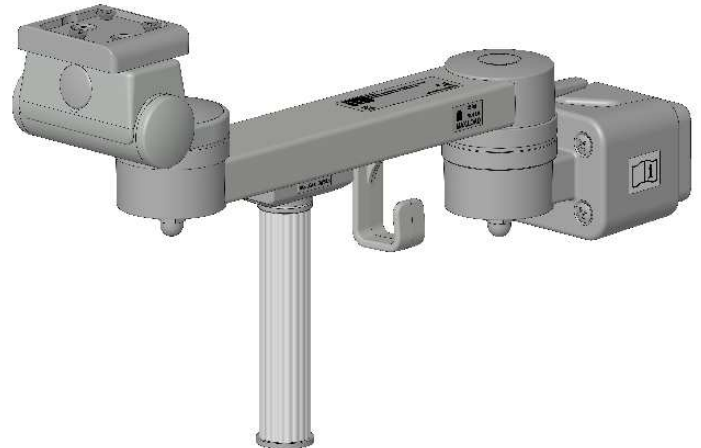

Assembly Instructions

for TS.6248.XXX

for TS.6249.XXX

for TS.6268.XXX

for TS.6269.XXX

all configurations compatible with:

- Philips-monitor MP20/30 (M8001A / M8002A)
- Philips-monitor MP40/50 (M8003A / M8004A)
- Philips-monitor MP60/70 (M8005A / M8007A)
- Philips G1/G5 (M1013A / M1019A) and monitor
- Philips-monitor MX400/450 (866060 / 866062)
- Philips-monitor MX500/550 (866064 / 866066)
- Philips-monitor MX600/700 (865242 / 865241)
- Philips-monitor MX800 (865240)