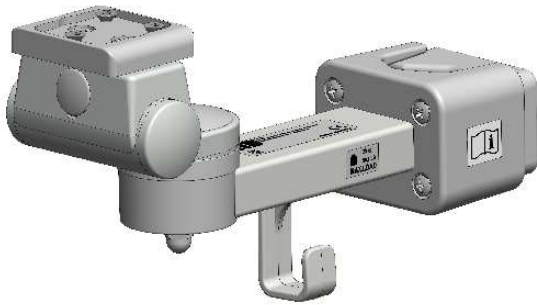

Assembly Instructions

for TS.6248.XXX

for TS.6249.XXX

for TS.6268.XXX

for TS.6269.XXX

all configurations compatible with:

- Philips-monitor MP20/30 (M8001A / M8002A)
- Philips-monitor MP40/50 (M8003A / M8004A)
- Philips-monitor MP60/70 (M8005A / M8007A)
- Philips G1/G5 (M1013A / M1019A) and monitor
- Philips-monitor MX400/450 (866060 / 866062)
- Philips-monitor MX500/550 (866064 / 866066)
- Philips-monitor MX600/700 (865242 / 865241)
- Philips-monitor MX800 (865240)