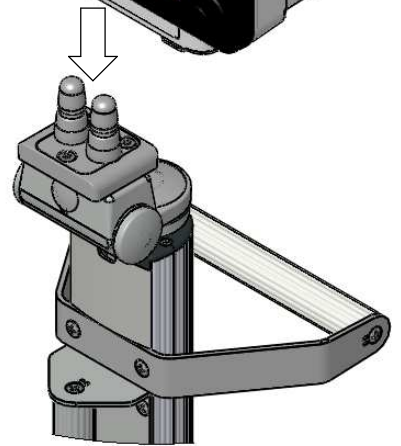

3.

1.

2.

4.

5.

ITD GmbH
Sportplatzstraße 3 - 84381 Johanniskirchen - Germany
Tel. +49-89-61 44 25-0 - Fax +49-89-61 44 25-20
sales@itd-cart.com - www.itd-cart.com

MA.0095.799
002/ 30.07.2013