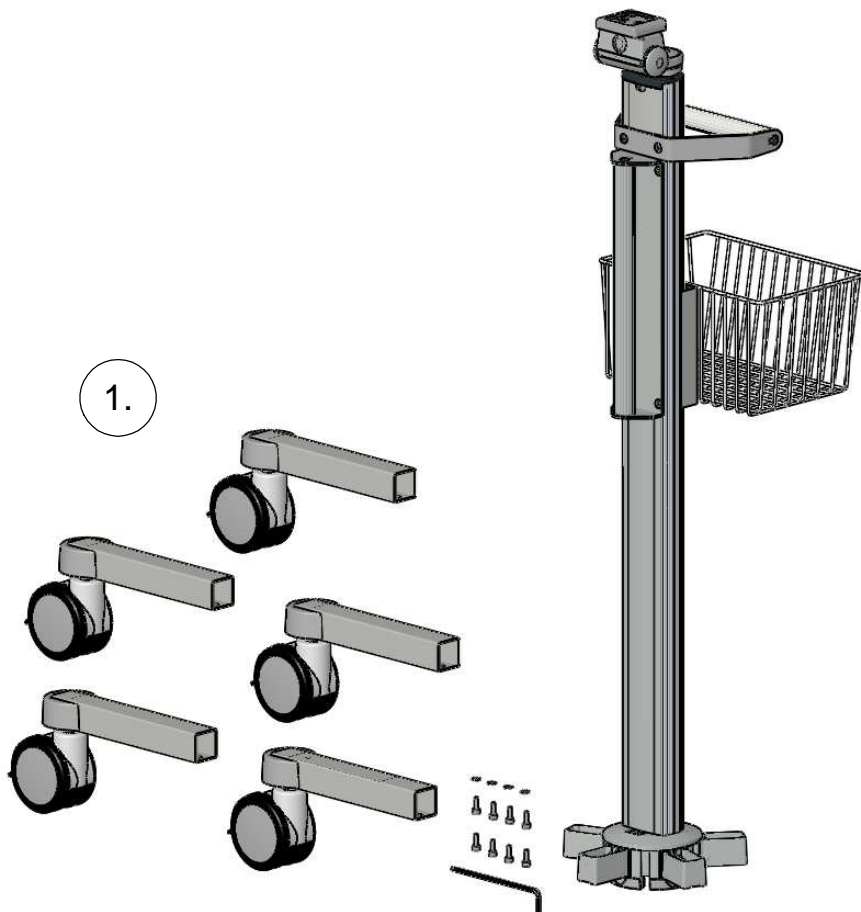

ITD GmbH
Sportplatzstraße 3 - 84381 Johanniskirchen - Germany
Tel. +49-89-61 44 25-0 - Fax +49-89-61 44 25-20
sales@itd-cart.com - www.itd-cart.com

MA.0095.799
002/ 30.07.2013