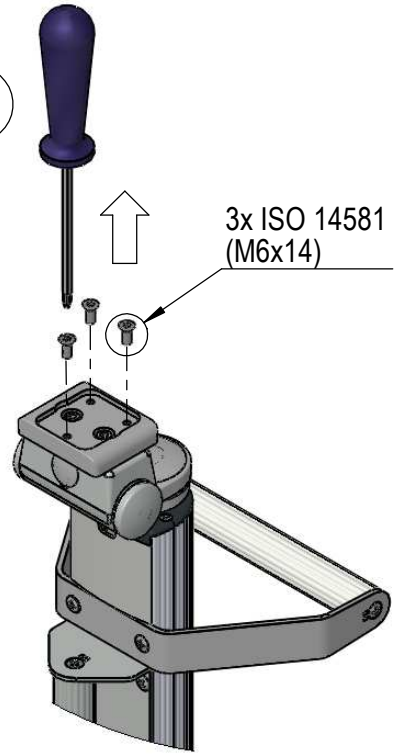

3.

1.

2.

4.

5.

ITD GmbH
Sportplatzstraße 3 - 84381 Johanniskirchen - Germany
Tel. +49-89-61 44 25-0 - Fax +49-89-61 44 25-20
sales@itd-cart.com - www.itd-cart.com

MA.0095.799
002/ 30.07.2013