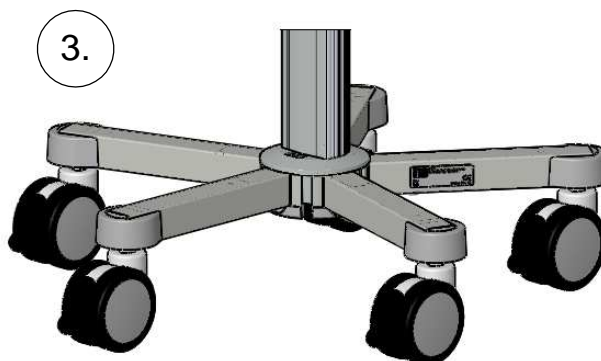

ITD GmbH
Sportplatzstraße 3 - 84381 Johanniskirchen - Germany
Tel. +49-89-61 44 25-0 - Fax +49-89-61 44 25-20
sales@itd-cart.com - www.itd-cart.com

MA.0095.799
002/ 30.07.2013