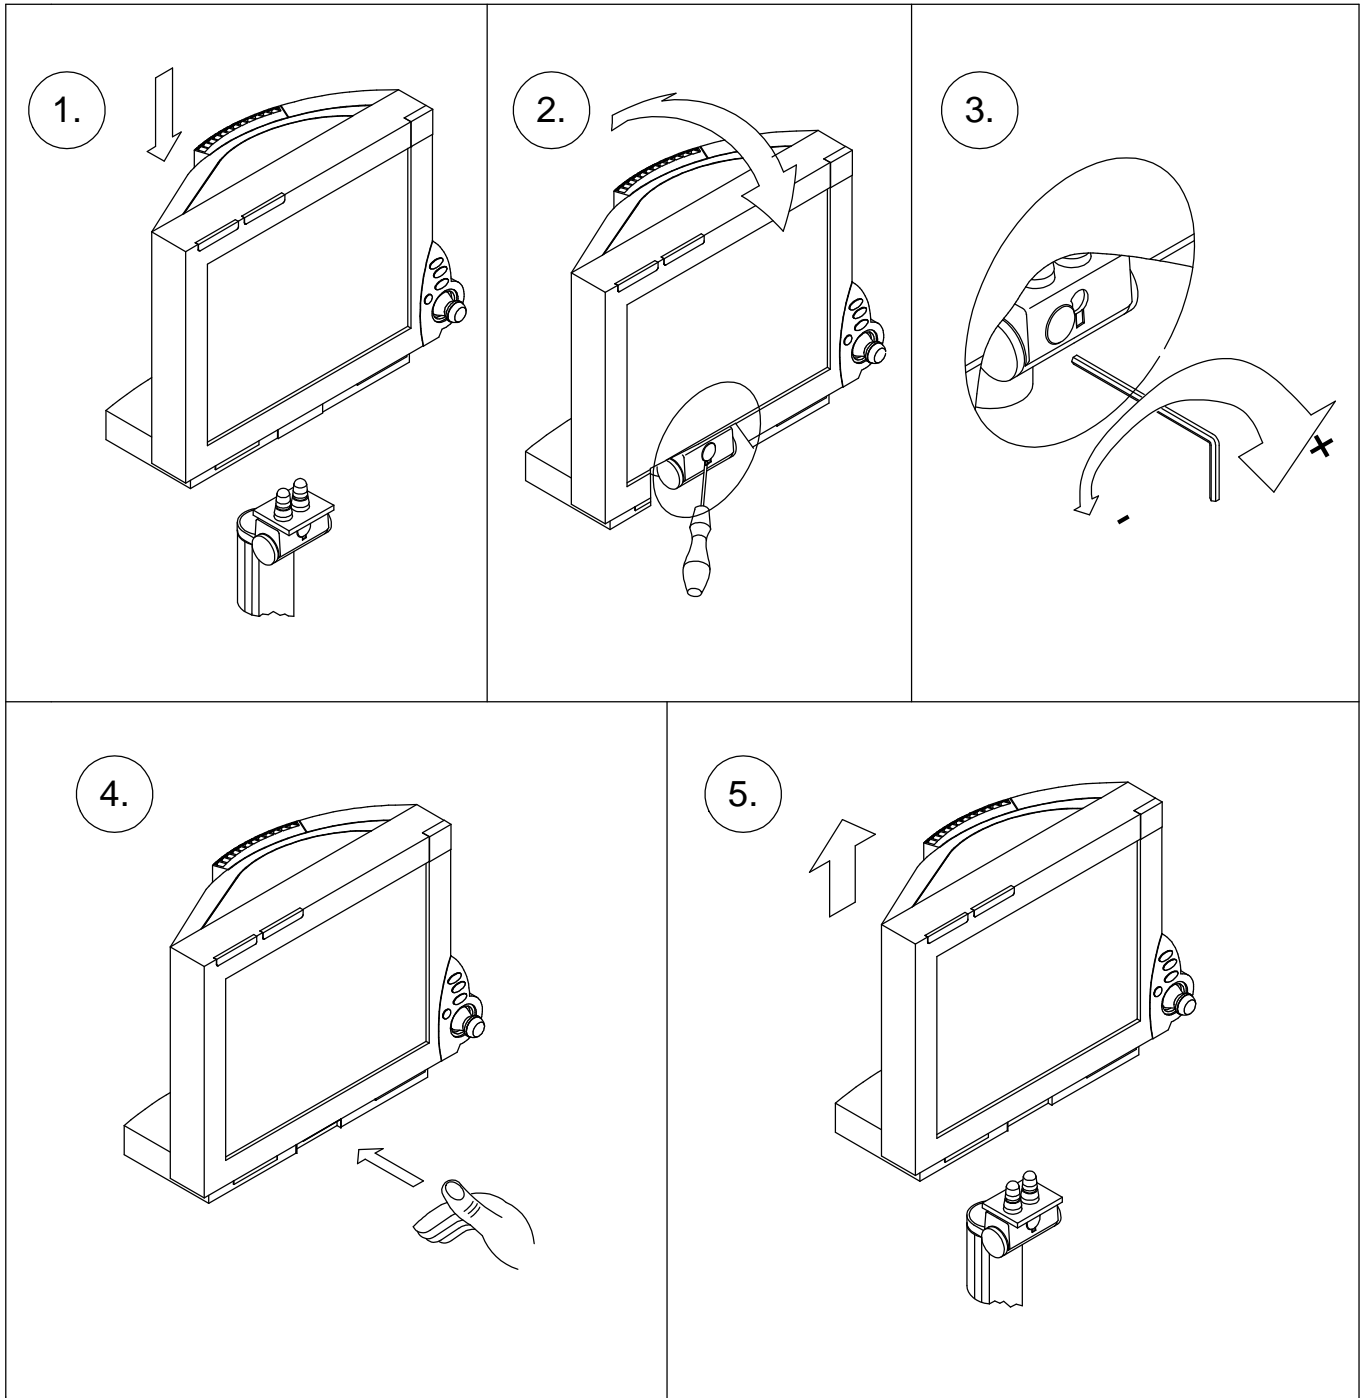

ITD GmbH
Sportplatzstraße 3 - 84381 Johanniskirchen - Germany
Tel. +49-89-61 44 25-0 - Fax +49-89-61 44 25-20
sales@itd-cart.com - www.itd-cart.com

MA.0095.799
002/ 30.07.2013