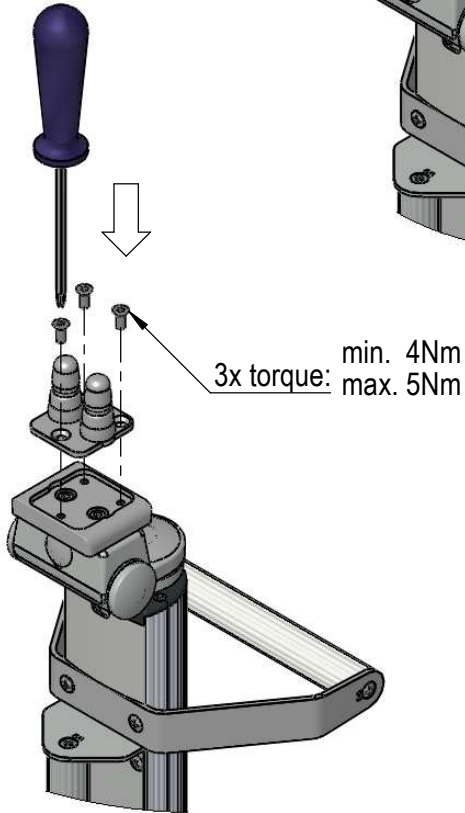

3.

1.

2.

4.

5.

ITD GmbH
Sportplatzstraße 3 - 84381 Johanniskirchen - Germany
Tel. +49-89-61 44 25-0 - Fax +49-89-61 44 25-20
sales@itd-cart.com - www.itd-cart.com

MA.0095.799
002/ 30.07.2013