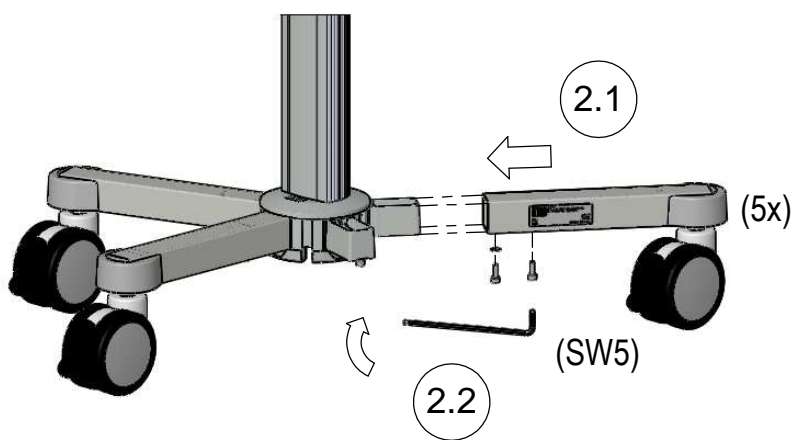

ITD GmbH
Sportplatzstraße 3 - 84381 Johanniskirchen - Germany
Tel. +49-89-61 44 25-0 - Fax +49-89-61 44 25-20
sales@itd-cart.com - www.itd-cart.com

MA.0095.799
002/ 30.07.2013