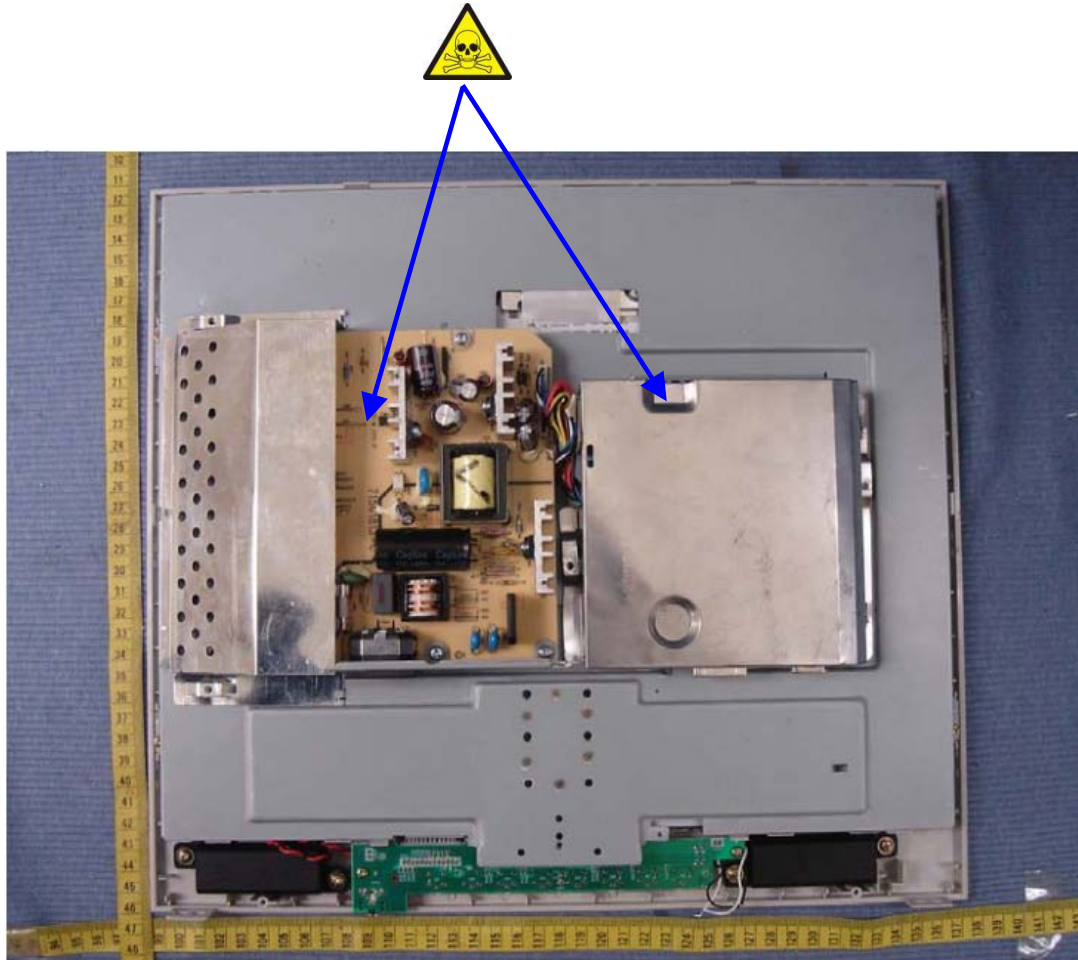

Product name	OCD4 (OPERATOR CONSOLE MONITOR170B7CS)
Identification code(s)	4522 132 5796x
Total weight [kg]	5.12 kg
Manufacturer	Philips CE ; Philips Nederland -PC Peripherals
Address	Vredeoord 105; Postbus 90050
Zip code	5621 CX Eindhoven
Country	The Netherlands
Electronic info	OCD4_452213257960_579_v01.doc

Recycling information

Special Attention	Items	Location
	NO	

Batteries	Items, type	Location
	NO	

Hazardous substances	Items	Location
	PCB	Figure 1
	Mercury contained in backlight which are exempted from RoHS directive.	Figure 2

Fluids and gases	Items	Location
	NO	.

Name: Recycling passport Philips monitor 170P		12NC: 4522 132 5796x	Version: 00 Doc.Date: 2006-08-17
Author: D.Sinnema	Page 1 of 3	Group No: 5790	Section: - Status: Released

Figure 1:

Name: Recycling passport Philips monitor 170P	12NC: 4522 132 5796x	Version: 00 Doc.Date: 2006-08-17
Author: D.Sinnema	Page 2 of 3	Group No: 5790 Section: -
		Status: Released

Figure 2:

Mercury contained in backlight hidden behind lcd screen