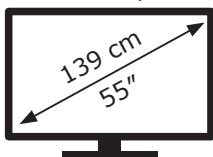

ENERG

PHILIPS

55PQS7801/62

64 kWh/1000h

ABCDEF**G**

92 kWh/1000h

3840 px

2160 px