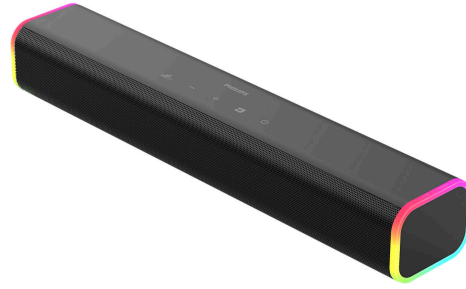

PHILIPS

Soundbar 2.0

2.0 channel

12W Max / 6W RMS output

Bluetooth® 6.0

TAB3100

Great Sound, Ambient mode on

The soundbar creates a cinematic experience with synchronized LED lighting. Every sound and light sync perfectly, pulling you into the moment—whether it's a thrilling chase or a peaceful sunset.

Small footprint for unobscured access

- Looks great with a sleek, compact design

Enhanced sound so you don't miss a beat

- Stereo sound with no distortions. 2.0 channels, 12 W max
- Bluetooth 6.0 for consistent audio stability

Soundbar freq range: 100 - 15k Hz

Front drivers: 2 full range (L+R)

Connectivity

Bluetooth: Receiver

Bluetooth version: 6.0

Bluetooth profiles: A2DP, AVRCP

USB: Type-C (charging; audio playback via USB-A to C cable)

3D pass-through: No

Highlights

Rich stereo sound

Experience rich, immersive audio with this 2.0-channel soundbar. Designed for crystal-clear dialogue and balanced sound, it delivers deep, distortion-free audio—even at high volumes.