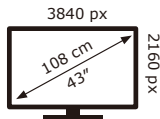

PHILIPS

43PQS8651/12

51 kWh/1000h

ABCDEF**G**

95 kWh/1000h

2019/2013