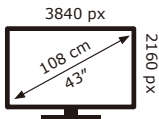

ENERG ⚡

PHILIPS

43PQS8651/12

51 kWh/1000h

ABCDEF**G**

95 kWh/1000h

2019/2013

ENERG ⚡