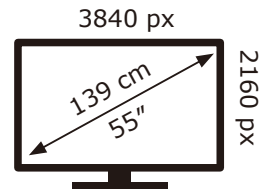

PHILIPS

55PQS8651/12

77 kWh/1000h

ABCDEF**G**

115 kWh/1000h

2019/2013