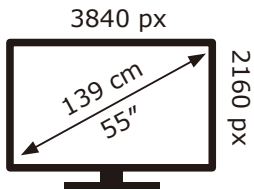

ENERG

PHILIPS

55PQS8651/12

77 kWh/1000h

ABCDEF**G**

115 kWh/1000h

2019/2013

ENERG