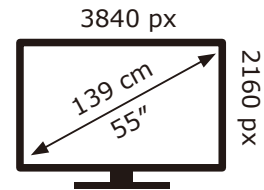

PHILIPS

55PQS8631/12

77 kWh/1000h

ABCDEF**G**

115 kWh/1000h

2019/2013