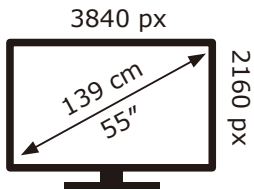

ENERG

PHILIPS

55PQS8631/12

77 kWh/1000h

ABCDEF**G**

115 kWh/1000h

2019/2013

ENERG