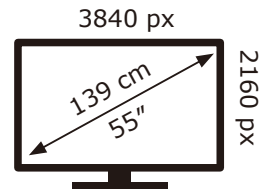

PHILIPS

55PQS8611/12

77 kWh/1000h

ABCDEF**G**

115 kWh/1000h

2019/2013