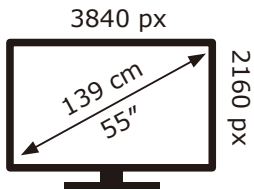

ENERG

PHILIPS

55PQS8611/12

77 kWh/1000h

ABCDEF**G**

115 kWh/1000h

2019/2013

ENERG