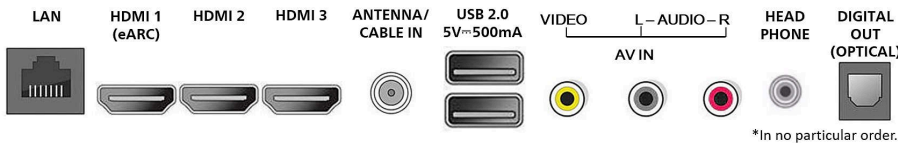

Multimedia Applications

Multimedia connections: USB storage device
Playback Formats: AAC (.MKV, .MP4, .MOV), AC3/EAC3 (.MKV, .MP4, .MOV, .AC3), GIF (non-animated), H.264/AVC (.MKV, .MP4, .MOV), JPG, MP3(.MP3, .MKV), PCM (.WAV, .MKV, .MP4, .MOV), PNG, H.265/HEVC

Tuner/Reception/Transmission

TV system: ATSC, NTSC
Tuner bands: UHF, VHF
Aerial input: 75 ohm F-type

Connectivity

Wireless connection: Wireless LAN (802.11ac)
Other connections: Antenna, CVBS+Audio L/R in, Headphone out, Ethernet, Digital audio out (optical)
HDMI features: eARC/ARC (HDMI 1)
EasyLink (HDMI-CEC): One Touch Play, Power status, System info (menu language), System

audio control, System standby
USB 2.0 inputs: 2
HDMI inputs: 3

Power

Power consumption: 180 W
Standby power consumption: < 0.5 W
Ambient temperature: 5°C to 40°C (41°F to 104°F)
Main power: 120V/60Hz

Dimensions

Wall mount compatible: 400 x 300 mm
Set dimensions (W x H x D): 65.7 x 37.8 x 3.0 inch
Set dimensions with stand (W x H x D): 65.7 x 40.5 x 12.3 inch
Box dimensions (W x H x D): 73.2 x 44.5 x 6.9 inch
Product weight: 43.65 lbs. / 19.8 kg
Product weight (+stand) (lb): 45.75 lb
Weight incl. Packaging (lb): 67.90 lbs.
Stand width (inch): 60.0 inch

Accessories

Included: Batteries for remote control, Quick start guide, Remote control, Tabletop stand, Screws

Network Services

TV Operating System: Roku OS

© 2026 Koninklijke Philips N.V.
All Rights reserved.

Issue date 2026-06-03
Version: 1.1.1

Specifications are subject to change without notice. Trademarks are the property of Koninklijke Philips N.V. or their respective owners.

UPC: 8 50072 56883 6

www.philips.com

* Roku, Roku TV, the Roku logo, and the purple d-pad design are trademarks of Roku, Inc. All other trademarks and logos herein are the property of their respective owners
* The terms HDMI and HDMI High Definition Multimedia Interface, and the HDMI Logo are trademarks or registered trademarks of HDMI Licensing Administrator, Inc. in the United States and other countries.
* Dolby, Dolby Audio, and the double-D symbol are registered trademarks of Dolby Laboratories Licensing Corporation.
* Apple, Apple Home, AirPlay, HomeKit and Siri are trademarks of Apple Inc., registered in the U.S. and other countries and regions. This Philips Roku TV is compatible with AirPlay 2 and HomeKit, and requires iOS 12.3 or later or macOS 10.14.5 or later.
* Google and Google Home are trademarks of Google LLC. Third party features and services may be subject to change or removal without notice.
* Content resolution is based on TV compatibility and may vary by channel. Channels are subject to change, vary by region, and may require payment. Roku search does not work with all channels.
* Payment required for some channels and content. Channels can change and vary by region.