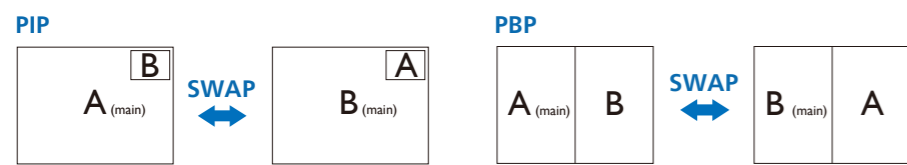

4

5

		SUB SOURCE POSSIBILITY (x1)			
MultiView	Inputs	HDMI 1	HDMI 2	DisplayPort	USB C
MAIN SOURCE (x1)	HDMI 1	●	●	●	●
	HDMI 2	●	●	●	●
	DisplayPort	●	●	●	●
	USB C	●	●	●	●

Adjust your settings with the EVNIA Precision Center Software

Register your product and get support at www.philips.com/support

2026 © TOP Victory Investments Ltd. All rights reserved.

HDMI
The terms HDMI, HDMI High-Definition Multimedia Interface, HDMI Trade Dress and the HDMI Logos are trademarks or registered trademarks of HDMI Licensing Administrator, Inc.

www.evnia.philips

Energy Labelling

34M2C5601QA 34M2C5691QA

H41G785781380A

EVNIA

34M2C5601QA
34M2C5691QA

Quick Start

Register your product and get support at www.philips.com/welcome

PHILIPS

Contents

en The images shown are for illustrative purposes only. Actual product and accessory may vary by country or regions. Actual product and accessory shall prevail in kind.

sc 所有插图和产品配件仅为示意参考。因销售区域差异，产品可能不含有以上配件，具体以实物为准。

fr Les images sont uniquement fournies à des fins d'illustration. Le produit et les accessoires actuels peuvent différer selon le pays ou la région. Le produit et les accessoires réels prévaudront dans tous les cas.

jp 表示されている画像は説明のみを目的としています。実際の付属品は国や地域によって異なる場合がございます。

es Las imágenes que se muestran son solo de carácter ilustrativo. El producto y los accesorios reales pueden variar según el país o las regiones. El producto real y el accesorio prevalecerán en especie.

ko 표시된 이미지는 이해를 돕기 위한 것으로 실제 제품 및 액세서리는 국가 또는 지역에 따라 다를 수 있습니다. 실제 제품 및 동봉된 액세서리를 확인하세요.

1

2

USB hub

KVM

3