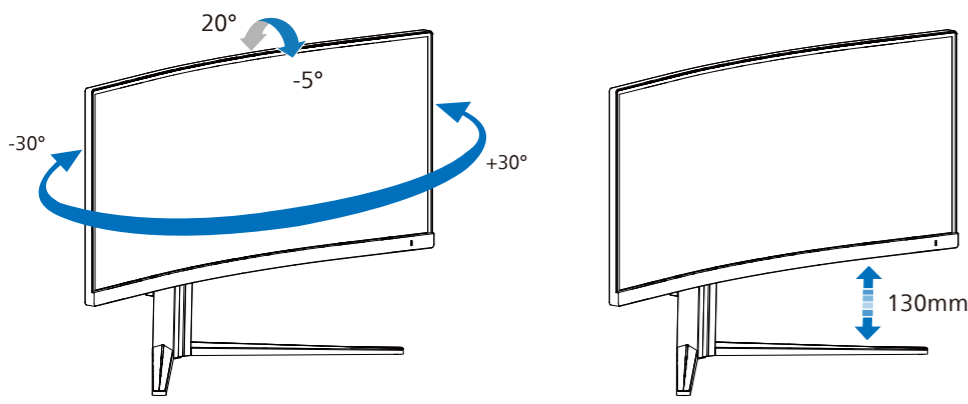

4

5

		SUB SOURCE POSSIBILITY (x1)			
MultiView	Inputs	HDMI 1	HDMI 2	DisplayPort	USB C
MAIN SOURCE (x1)	HDMI 1	●	●	●	●
	HDMI 2	●	●	●	●
	DisplayPort	●	●	●	●
	USB C	●	●	●	●

Adjust your settings with the EVNIA Precision Center Software

Register your product and get support at www.philips.com/support

2026 © TOP Victory Investments Ltd. All rights reserved.

HDMI
The terms HDMI, HDMI High-Definition Multimedia Interface, HDMI Trade Dress and the HDMI Logos are trademarks or registered trademarks of HDMI Licensing Administrator, Inc.

www.evnia.philips

Energy Labelling

34M2C5601QA 34M2C5691QA

H41G785781380A

EVNIA

34M2C5601QA
34M2C5691QA

Quick Start

Register your product and get support at www.philips.com/welcome

PHILIPS

Contents

en The images shown are for illustrative purposes only. Actual product and accessory may vary by country or regions. Actual product and accessory shall prevail in kind.

sc 所有插图和产品配件仅为示意参考。因销售区域差异，产品可能不含有以上配件，具体以实物为准。

fr Les images sont uniquement fournies à des fins d'illustration. Le produit et les accessoires actuels peuvent différer selon le pays ou la région. Le produit et les accessoires réels prévaudront dans tous les cas.

jp 表示されている画像は説明のみを目的としています。実際の付属品は国や地域によって異なる場合がございます。

es Las imágenes que se muestran son solo de carácter ilustrativo. El producto y los accesorios reales pueden variar según el país o las regiones. El producto real y el accesorio prevalecerán en especie.

ko 표시된 이미지는 이해를 돕기 위한 것으로 실제 제품 및 액세서리는 국가 또는 지역에 따라 다를 수 있습니다. 실제 제품 및 동봉된 액세서리를 확인하세요.

1

2

USB hub

KVM

3