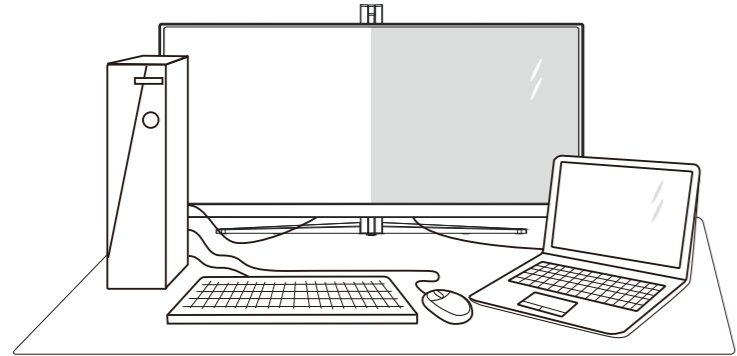

4

5

		SUB SOURCE POSSIBILITY (x1)			
MultiView	Inputs	HDMI 1	HDMI 2	DisplayPort	USB C
MAIN SOURCE (x1)	HDMI 1	●	●	●	●
	HDMI 2	●	●	●	●
	DisplayPort	●	●	●	●
	USB C	●	●	●	●

Adjust your settings with the EVNIA Precision Center Software

Register your product and get support at www.philips.com/support

2026 © TOP Victory Investments Ltd. All rights reserved.

HDMI
The terms HDMI, HDMI High-Definition Multimedia Interface, HDMI Trade Dress and the HDMI Logos are trademarks or registered trademarks of HDMI Licensing Administrator, Inc.

www.evnia.philips

Energy Labelling

34M2C5601QA 34M2C5691QA

H41G785781380A

EVNIA

34M2C5601QA
34M2C5691QA

Quick Start

Register your product and get support at www.philips.com/welcome

PHILIPS

Contents

en The images shown are for illustrative purposes only. Actual product and accessory may vary by country or regions. Actual product and accessory shall prevail in kind.

sc 所有插图和产品配件仅为示意参考。因销售区域差异，产品可能不含有以上配件，具体以实物为准。

fr Les images sont uniquement fournies à des fins d'illustration. Le produit et les accessoires actuels peuvent différer selon le pays ou la région. Le produit et les accessoires réels prévaudront dans tous les cas.

jp 表示されている画像は説明のみを目的としています。実際の付属品は国や地域によって異なる場合がございます。

es Las imágenes que se muestran son solo de carácter ilustrativo. El producto y los accesorios reales pueden variar según el país o las regiones. El producto real y el accesorio prevalecerán en especie.

ko 표시된 이미지는 이해를 돕기 위한 것으로 실제 제품 및 액세서리는 국가 또는 지역에 따라 다를 수 있습니다. 실제 제품 및 동봉된 액세서리를 확인하세요.

1

2

USB hub

KVM

3