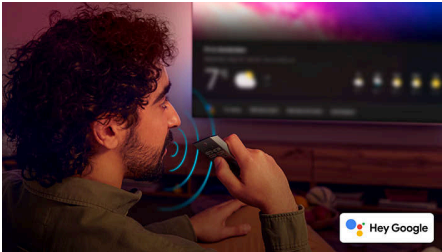

Google Assistant

Control your Philips Google TV with your voice. Want to play a game, watch Netflix, or find content and apps in the Google Play store? Just

tell your TV. You can even command all Google Assistant-compatible smart home devices-like dimming the lights and setting the thermostat on movie night. Without leaving the sofa.

Quantum Dot Color

This TV used Quantum Dot Color plate that enables the LED panel to bring out the best & most vivid of colors. Now you can see the true to life colors right in front of your eyes on this TV.