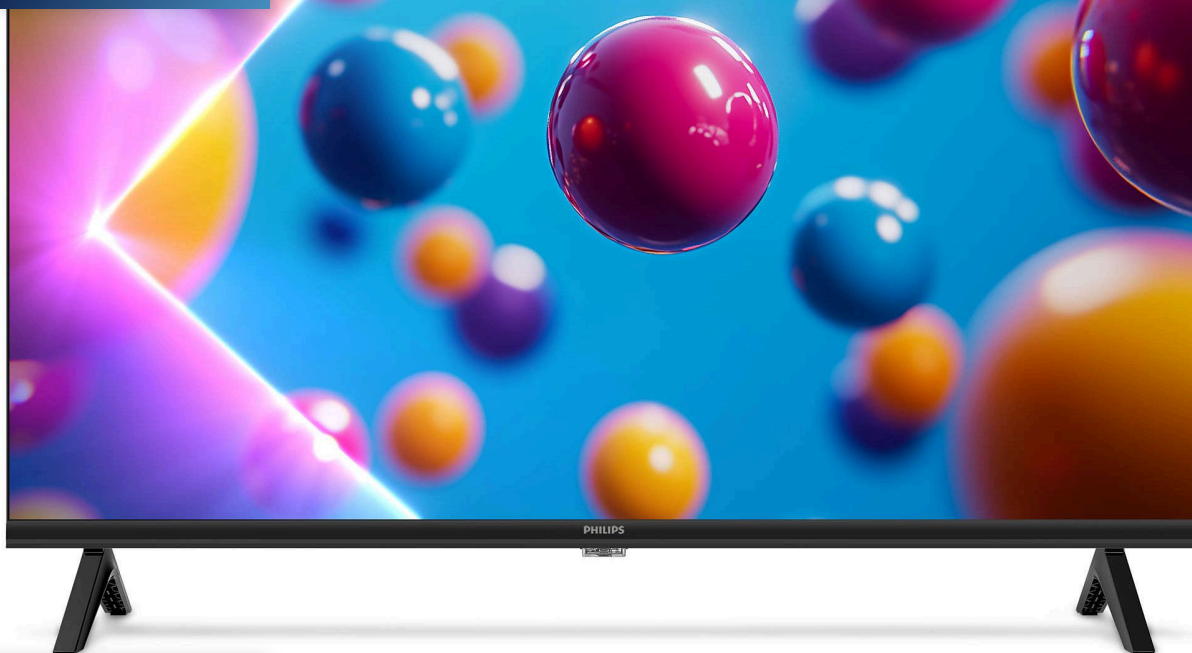

PHILIPS

Philips Smart QLED
TV

6700 series

QLED TV

80 cm (32") Smart TV

Google TV™.

32PQT6731

Fits anywhere. Fine-looking it is.

Smart QLED TV

Looking for the best TV for a smaller apartment or room? This Philips TV looks great wherever you place it. The picture is sharp, the sound is clear, and that's simply smart Philips Google TV.

Quantum Dot Color

This TV used Quantum Dot Color plate that enables the LED panel to bring out the best & most vivid of colors. Now you can see the true to life colors right in front of your eyes on this TV.