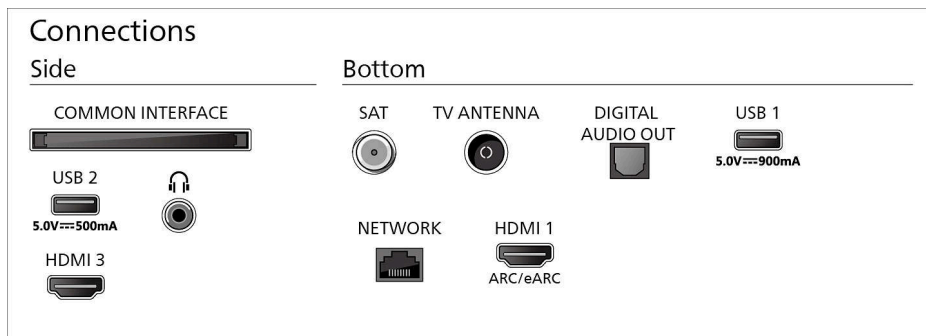

EasyLink (HDMI-CEC): One touch play, Remote control pass-through, System audio control, System standby

Number of USBs: 2

Wireless connection: Wi-Fi 802.11ac 2 x 2 Dual band, Bluetooth 5.2

HDCP 2.3: Yes on all HDMI

HDMI ARC: Yes on HDMI1

HDMI 2.1 features: eARC on HDMI 1, eARC/VRR/ALLM supported

EasyLink 2.0: External setting via TV UI, HDMI-CEC for Philips TV/SB

Supported HDMI video features

Gaming: ALLM, HDMI VRR

HDR: HLG, HDR10+ Compatible, HDR10

EU Energy card

EPREL registration numbers: 2704103

Energy class for SDR: F

On mode power demand for SDR:

77 kWh/1000h

Energy class for HDR: G

On mode power demand for HDR:

115 kWh/1000h

Off mode power consumption: N.A.

Networked standby mode: 2.0 W

Power

Mains power: AC 100-240 V 50/60 Hz

Standby power consumption: less than 0.5 W

Power Saving Features: Auto switch-off timer, Eco mode, Picture mute (for radio), Light sensor

Accessories

Included accessories: 2 x AAA Batteries, Legal and safety brochure, Remote Control, Quick start guide, Tabletop stand, Power cord

Design

Colours of TV: Metal black bezel

Stand design: Black metal arch stand

Dimensions

Distance between 2 stands: 980 mm

Wall-mount compatible: 300 x 300 mm

TV without stand (W x H x D):

1226 x 705 x 55 mm

TV with stand (W x H x D): 1226 x 777 x 261 mm

Package carton (W x H x D):

1320 x 806 x 142 mm

Weight of TV without stand: 12.31 kg

Weight of TV with stand: 12.73 kg

Weight incl. packaging: 15.82 kg

* This television contains lead only in certain parts or components where no technology alternatives exist in accordance with existing exemption clauses under the RoHS Directive.

* The TV supports DVB reception for 'Free to air' broadcast. Specific DVB operators may not be supported. An up-to-date list can be found in the FAQ section of the Philips support website. For some operators Conditional Access and subscription are required. Contact your operator for more information.

* Smart TV app availability varies by TV model and country. For more details, please visit: www.philips.com/smarttv

* Philips TV Remote app and related functionalities vary by TV model, operator and country, as well as smart device model and OS. For more details, please visit: www.philips.com/TVRemoteapp

* EPG and actual visibility (up to 8 days) is country- and operator-dependent.

* Netflix subscription required. Subject to terms on <https://www.netflix.com>

* Amazon Prime is available in selected languages and countries.

* Over-the-top media services button on the remote control will be different in each country. Please refer to the actual product in the box.

* Google Assistant is available in different languages and countries specific to product types.

* Scope of voice control services via the TV varies according to country and language. For the latest information, please contact our customer care.

* *Apple, AirPlay and Apple Home are trademarks of Apple Inc., registered in the U.S. and other countries and regions.