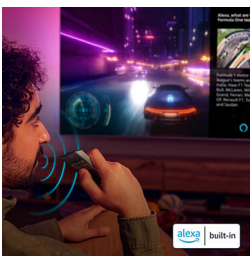

## Seamless control

Matter Smart Home compatibility brings seamless integration to your existing smart home network. To control the TV from your

Matter Smart Home app or with voice control services, simply push the button on your remote and speak. Dim the lights. Adjust your thermostat. Even turn on your Philips Ambilight TV. A single command does it all. The TV is compatible with Google smart speakers and Apple AirPlay, too.