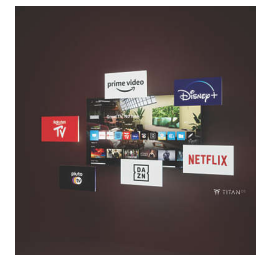

Philips Smart TV Titan OS

The Philips Smart TV Titan OS platform brings what you love to watch, and fast. From sequels to series and documentaries to drama, everything you want is there at the touch of a button. Whatever you're looking to watch, keep all the best streaming apps easily within your reach.