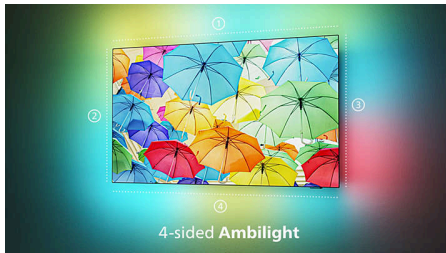

Highlights

Ambilight 4 sided TV

With four-sided Ambilight, sports, films, music and games will feel bigger than ever. Integrated LED lights at the back react to what you watching or listen to, immersing you in a colourful halo light that emanates from the top, bottom and sides of the TV. For the full impact, hang your Ambilight TV on the wall.