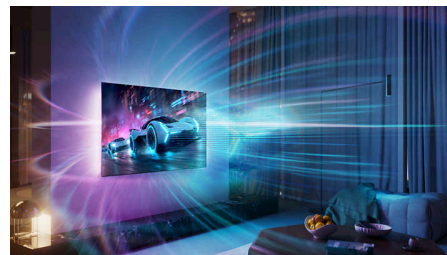

Cinematic viewing

Hold onto the edge of your seat! With Dolby Vision 2 Max on board, you'll see more of the picture the director wanted you to see — no

more disappointing scenes that are too dark to make out! From films to games, say hello to every glorious detail.