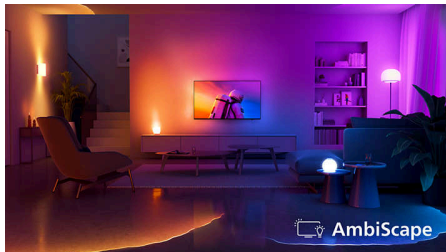

Your entertainment. Beautifully taken care of in every detail

- Connect seamlessly to smart home networks
- Thoughtful design. Responsible packaging

Our ultimate all-in-one experience

- Cinematic viewing. Watch and play with Dolby Vision 2 Max
- Immersive surround sound technology
- Quick and easy to find content with Titan OS
- Total Gaming Solution. Thrilling play for every gamer

4K OLED+ Ambilight TV. Immerse in Lifelike

- All around immersion. 4 sided Ambilight TV
- AmbiScape -sync your smart bulbs to the action
- Bright OLED META panel. Precision, brightness and detail
- Whatever you watch, a picture so real. P5 engine with AI
- Legendary Bowers & Wilkins Sound

AmbiScape

Step into a new dimension of entertainment. AmbiScape extends Ambilight beyond the TV, syncing with your smart lights to transform your room into a living canvas. Feel every scene, every beat and every moment as your surroundings react in real time—pulling you deeper into the experience.

Bright Tandem WOLED panel

Thanks to its Tandem WOLED panel, this OLED+ Ambilight TV does lifelike better and brighter than ever, with a picture that looks superb at any angle. With astonishing peak brightness levels, contrast and colour are beautifully well defined: even the smallest details leap from shadows and bright areas. All major HDR formats are supported.