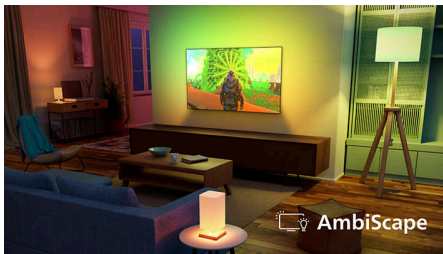

- Connect seamlessly to smart home networks
- Thoughtful design. Responsible packaging

OLED

4K OLED Ambilight TV

77OLED761/12

Highlights

Ambilight

Ambilight TVs are the only TVs with integrated LED lights on the back that react to what you watch, immersing you in a halo of colourful light. This changes everything: your TV seems bigger and you'll be drawn deeper into your favourite sports, films, music and games.

AmbiScape

Step into a new dimension of entertainment. AmbiScape extends Ambilight beyond the TV, syncing with your smart lights to transform your room into a living canvas. Feel every scene, every beat and every moment as your surroundings react in real time—pulling you deeper into the experience.

4K OLED

The lifelike picture of this bright OLED TV always looks superb, even if viewed at an angle. Any changes to ambient lighting in your room are automatically compensated for whatever you're watching, blacks look black (not grey), and even