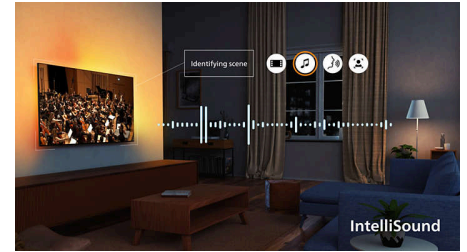

Cinematic viewing

Hold onto the edge of your seat! With Dolby Vision on board, you'll see the picture the director wanted you to see — no more disappointing scenes that are too dark to make out! From films to games, say hello to every glorious detail.

Surround sound technology

Compatibility with Dolby Atmos and DTS:X takes the sound of this TV to another level, in any room. The latest films, the newest games, the

biggest sports events: with sound effects placed in the space above and around you, you'll feel like you're right in the middle of the action.

IntelliSound

With our IntelliSound engine on board, your OLED TV can use AI to give you the best possible sound! Whether it's shows and films, music or speech-heavy content like news, the TV will optimise settings automatically. Don't want to use AI? You can also select preset sound styles manually or customise settings yourself.