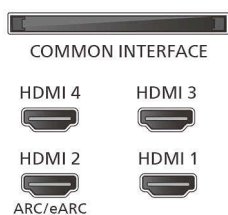

Connections

Side