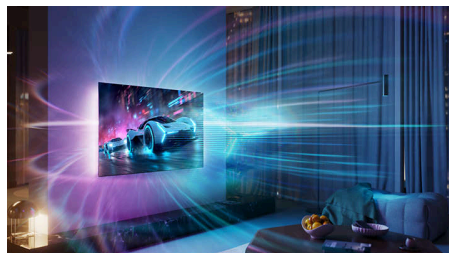

Cinematic viewing

Hold onto the edge of your seat! With Dolby Vision 2 Max on board, you'll see more of the picture the director wanted you to see — no

more disappointing scenes that are too dark to make out! From films to games, say hello to every glorious detail.