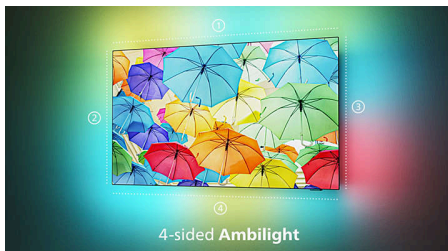

## Ambilight 4 sided TV

With four-sided Ambilight, sports, films, music and games will feel bigger than ever. Integrated LED lights at the back react to what you watching or listen to, immersing you in a colourful halo light that emanates from the top, bottom and sides of the TV. For the full impact, hang your Ambilight TV on the wall.