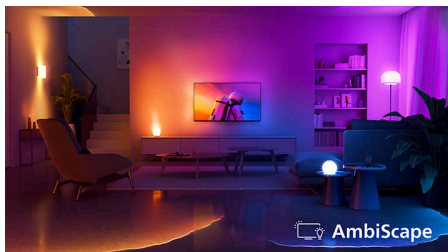

### Our ultimate all-in-one experience

- Cinematic viewing. Watch and play with Dolby Vision 2 Max
- Immersive surround sound technology
- Quick and easy to find content with Titan OS
- Total Gaming Solution. Thrilling play for every gamer

### 4K OLED+ Ambilight TV. Immerse in Lifelike

- All around immersion. 4 sided Ambilight TV
- AmbiScape -sync your smart bulbs to the action
- Bright OLED META panel. Precision, brightness and detail
- Whatever you watch, a picture so real. P5 engine with AI
- Legendary Bowers & Wilkins Sound

## AmbiScape

Step into a new dimension of entertainment. AmbiScape extends Ambilight beyond the TV, syncing with your smart lights to transform your room into a living canvas. Feel every scene, every beat and every moment as your surroundings react in real time—pulling you deeper into the experience.