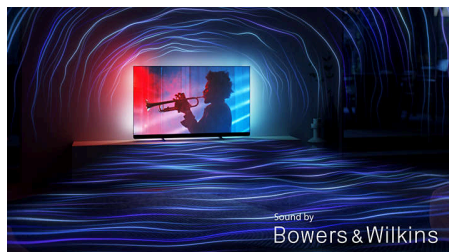

Sound by Bowers & Wilkins

Revolutionary new frontal, slim and integrated sound system from Bowers & Wilkins creates an extra-wide soundstage for incredible immersion. Front-firing drivers and a dedicated centre channel direct detailed sound with clear dialogue directly towards you. A rear-mounted subwoofer provides deep, accurate bass.