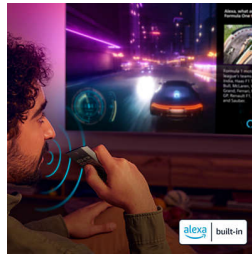

## Seamless control

Matter Smart Home compatibility brings seamless integration to your existing smart home network. To control the TV from your Matter Smart Home app or with voice control services, simply push the button on your remote and speak. Dim the lights. Adjust your thermostat. Even turn on your Philips Ambilight TV. A single command does it all. The TV is compatible with Google smart speakers and Apple AirPlay, too.