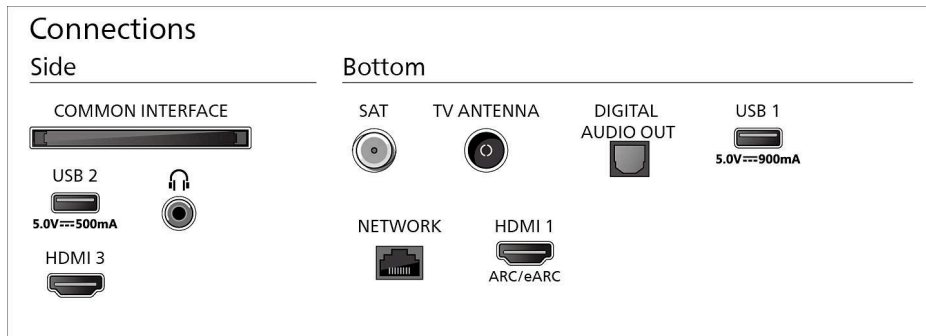

EasyLink (HDMI-CEC): One touch play, Remote control pass-through, System audio control, System standby

Number of USBs: 2

Wireless connection: Wi-Fi 802.11ac 2 x 2 Dual band, Bluetooth 5.2

HDCP 2.3: Yes on all HDMI

HDMI ARC: Yes on HDMI1

HDMI 2.1 features: eARC on HDMI 1, eARC/VRR/ALLM supported

EasyLink 2.0: External setting via TV UI, HDMI-CEC for Philips TV/SB

Supported HDMI video features

Gaming: ALLM, HDMI VRR

HDR: HLG, HDR10+ Compatible, HDR10

EU Energy card

EPREL registration numbers: 2704103

Energy class for SDR: F

On mode power demand for SDR:

77 kWh/1000h

Energy class for HDR: G

On mode power demand for HDR:

115 kWh/1000h

Off mode power consumption: N.A.

Networked standby mode: 2.0 W

Power

Mains power: AC 100-240 V 50/60 Hz

Standby power consumption: less than 0.5 W

Power Saving Features: Auto switch-off timer, Eco mode, Picture mute (for radio), Light sensor

Accessories

Included accessories: 2 x AAA Batteries, Legal and safety brochure, Remote Control, Quick start guide, Tabletop stand, Power cord

Design

Colours of TV: Matt black bezel

Stand design: Satin chrome v sticks

Dimensions

Distance between 2 stands: 980 mm

Wall-mount compatible: 300 x 300 mm

TV without stand (W x H x D):

1226 x 705 x 55 mm

TV with stand (W x H x D): 1226 x 777 x 261 mm

Package carton (W x H x D):

1320 x 806 x 142 mm

Weight of TV without stand: 12.31 kg

Weight of TV with stand: 12.73 kg

Weight incl. packaging: 15.82 kg

* This television contains lead only in certain parts or components where no technology alternatives exist in accordance with existing exemption clauses under the RoHS Directive.

* The TV supports DVB reception for 'Free to air' broadcast. Specific DVB operators may not be supported. An up-to-date list can be found in the FAQ section of the Philips support website. For some operators Conditional Access and subscription are required. Contact your operator for more information.

* Smart TV app availability varies by TV model and country. For more details, please visit: www.philips.com/smarttv

* Philips TV Remote app and related functionalities vary by TV model, operator and country, as well as smart device model and OS. For more details, please visit: www.philips.com/TVRemoteapp

* EPG and actual visibility (up to 8 days) is country- and operator-dependent.

* Netflix subscription required. Subject to terms on <https://www.netflix.com>

* Amazon Prime is available in selected languages and countries.

* Over-the-top media services button on the remote control will be different in each country. Please refer to the actual product in the box.

* Google Assistant is available in different languages and countries specific to product types.

* Scope of voice control services via the TV varies according to country and language. For the latest information, please contact our customer care.

* *Apple, AirPlay and Apple Home are trademarks of Apple Inc., registered in the U.S. and other countries and regions.