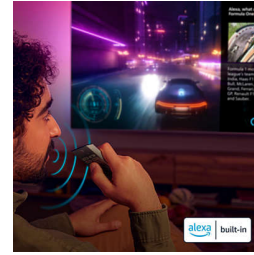

## Seamless control

Matter Smart Home compatibility brings seamless integration to your existing smart home network. To control the TV from your Matter Smart Home app or with voice control services, simply push the button on your remote and speak. Dim the lights. Adjust your thermostat. Even turn on your Philips Ambilight TV. A single command does it all. The TV is compatible with Google smart speakers and Apple AirPlay, too.