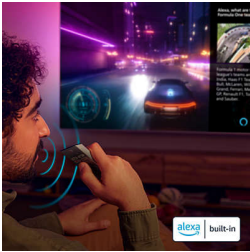

Design that speaks volumes

- European design thinking
- Size up to choose
- Game ready connectivity
- Add clarity to each word with Vocal Boost

Smart. Sleek. Connected.

- Connect with ease to your smart home network
- Keep content closer with Titan OS
- DTS:X for 3D immersive sound experiences

Seamless control

Matter Smart Home compatibility brings seamless integration to your existing smart home network. To control the TV from your Matter Smart Home app or with voice control services, simply push the button on your remote and speak. Dim the lights. Adjust your thermostat. Even turn on your Philips Ambilight TV. A single command does it all. The TV is compatible with Google smart speakers and Apple AirPlay, too.