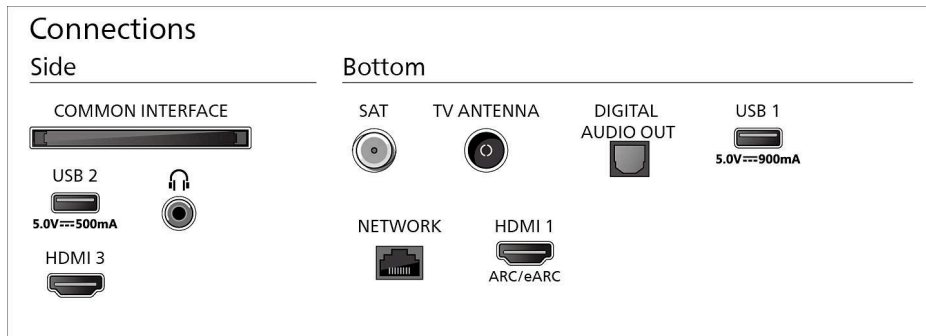

EasyLink (HDMI-CEC): One touch play, Remote control pass-through, System audio control, System standby

Number of USBs: 2

Wireless connection: Wi-Fi 802.11ac 2 x 2 Dual band, Bluetooth 5.2

HDCP 2.3: Yes on all HDMI

HDMI ARC: Yes on HDMI1

HDMI 2.1 features: eARC on HDMI 1, eARC/VRR/ALLM supported

EasyLink 2.0: External setting via TV UI, HDMI-CEC for Philips TV/SB

Supported HDMI video features

Gaming: ALLM, HDMI VRR

HDR: HLG, HDR10+ Compatible, HDR10

EU Energy card

EPREL registration numbers: 2704103

Energy class for SDR: F

On mode power demand for SDR:

77 kWh/1000h

Energy class for HDR: G

On mode power demand for HDR:

115 kWh/1000h

Off mode power consumption: N.A.

Networked standby mode: 2.0 W

Power

Mains power: AC 100-240 V 50/60 Hz

Standby power consumption: less than 0.5 W

Power Saving Features: Auto switch-off timer, Eco mode, Picture mute (for radio), Light sensor

Accessories

Included accessories: 2 x AAA Batteries, Legal and safety brochure, Remote Control, Quick start guide, Tabletop stand, Power cord

Design

Colours of TV: Metal black bezel

Stand design: Black metal arch stand

Dimensions

Distance between 2 stands: 980 mm

Wall-mount compatible: 300 x 300 mm

TV without stand (W x H x D):

1226 x 705 x 55 mm

TV with stand (W x H x D): 1226 x 777 x 261 mm

Package carton (W x H x D):

1320 x 806 x 142 mm

Weight of TV without stand: 12.31 kg

Weight of TV with stand: 12.73 kg

Weight incl. packaging: 15.82 kg

* This television contains lead only in certain parts or components where no technology alternatives exist in accordance with existing exemption clauses under the RoHS Directive.

* The TV supports DVB reception for 'Free to air' broadcast. Specific DVB operators may not be supported. An up-to-date list can be found in the FAQ section of the Philips support website. For some operators Conditional Access and subscription are required. Contact your operator for more information.

* Smart TV app availability varies by TV model and country. For more details, please visit: www.philips.com/smarttv

* Philips TV Remote app and related functionalities vary by TV model, operator and country, as well as smart device model and OS. For more details, please visit: www.philips.com/TVRemoteapp

* EPG and actual visibility (up to 8 days) is country- and operator-dependent.

* Netflix subscription required. Subject to terms on <https://www.netflix.com>

* Amazon Prime is available in selected languages and countries.

* Over-the-top media services button on the remote control will be different in each country. Please refer to the actual product in the box.

* Google Assistant is available in different languages and countries specific to product types.

* Scope of voice control services via the TV varies according to country and language. For the latest information, please contact our customer care.

* *Apple, AirPlay and Apple Home are trademarks of Apple Inc., registered in the U.S. and other countries and regions.