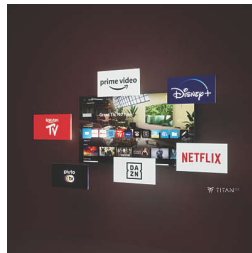

Philips Smart TV Titan OS

The Philips Smart TV Titan OS platform brings what you love to watch, and fast. From sequels to series and documentaries to drama, everything you want is there at the touch of a