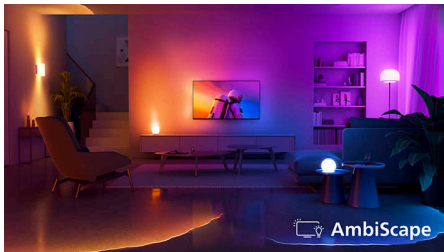

Your entertainment. Beautifully taken care of in every detail

- Connect seamlessly to smart home networks
- Thoughtful design. Responsible packaging

Our ultimate all-in-one experience

- Cinematic viewing. Watch and play with Dolby Vision 2 Max
- Immersive surround sound technology
- Quick and easy to find content with Titan OS
- Total Gaming Solution. Thrilling play for every gamer

4K OLED+ Ambilight TV. Immerse in Lifelike

- All around immersion. 4 sided Ambilight TV
- AmbiScape -sync your smart bulbs to the action
- Bright OLED META panel. Precision, brightness and detail
- Whatever you watch, a picture so real. P5 engine with AI
- Legendary Bowers & Wilkins Sound

AmbiScape

Step into a new dimension of entertainment. AmbiScape extends Ambilight beyond the TV, syncing with your smart lights to transform your room into a living canvas. Feel every scene, every beat and every moment as your surroundings react in real time—pulling you deeper into the experience.

Bright Tandem WOLED panel

Thanks to its Tandem WOLED panel, this OLED+ Ambilight TV does lifelike better and brighter than ever, with a picture that looks superb at any angle. With astonishing peak brightness levels, contrast and colour are beautifully well defined: even the smallest details leap from shadows and bright areas. All major HDR formats are supported.