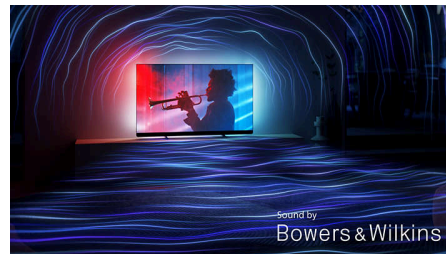

AmbiScape

Step into a new dimension of entertainment. AmbiScape extends Ambilight beyond the TV, syncing with your smart lights to transform your room into a living canvas. Feel every scene, every beat and every moment as your surroundings react in real time—pulling you deeper into the experience.

Bright Tandem WOLED panel

Thanks to its Tandem WOLED panel, this OLED+ Ambilight TV does lifelike better and brighter than ever, with a picture that looks superb at any angle. With astonishing peak brightness levels, contrast and colour are beautifully well defined: even the smallest details leap from shadows and bright areas. All major HDR formats are supported.

Sound by Bowers & Wilkins

Revolutionary new frontal, slim and integrated sound system from Bowers & Wilkins creates an extra-wide soundstage for incredible immersion. Front-firing drivers and a dedicated centre channel direct detailed sound with clear dialogue directly towards you. A rear-mounted subwoofer provides deep, accurate bass.