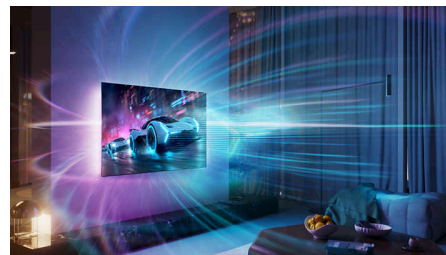

Cinematic viewing

Hold onto the edge of your seat! With Dolby Vision 2 Max on board, you'll see more of the picture the director wanted you to see — no

more disappointing scenes that are too dark to make out! From films to games, say hello to every glorious detail.