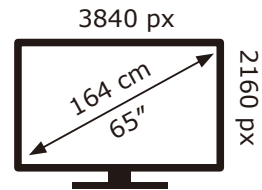

PHILIPS

65OLED911/12

102 kWh/1000h

2019/2013

PHILIPS

65OLED911/12

102 kWh/1000h

2019/2013