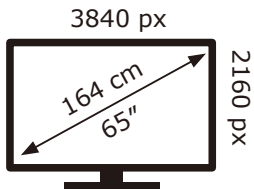

PHILIPS

65OLED911/12

102 kWh/1000h

2019/2013

PHILIPS

65OLED911/12

102 kWh/1000h

2019/2013