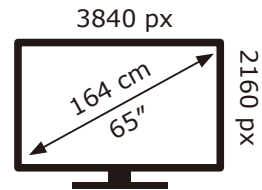

PHILIPS

65PQS8601/12

102 kWh/1000h

ABCDEF**G**

145 kWh/1000h

2019/2013