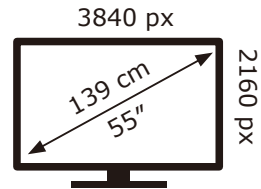

PHILIPS

55OLED801/12

77 kWh/1000h

ABCDE**F**G

71 kWh/1000h

2019/2013