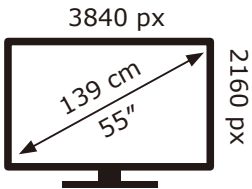

ENERG

PHILIPS

55OLED801/12

77 kWh/1000h

ABCDE**F**G

71 kWh/1000h

2019/2013

ENERG