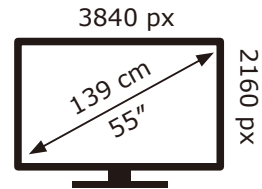

PHILIPS

55PQS8701/12

77 kWh/1000h

ABCDEF**G**

115 kWh/1000h

2019/2013