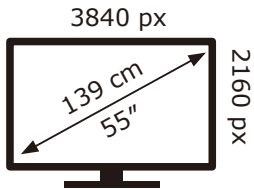

ENERG

PHILIPS

55PQS8701/12

77 kWh/1000h

ABCDEF**G**

115 kWh/1000h

2019/2013

ENERG