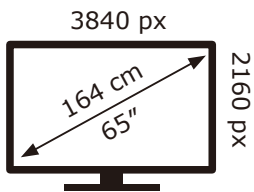

PHILIPS

65PQS8701/12

102 kWh/1000h

ABCDEF**G**
HDR
 145 kWh/1000h

2019/2013

PHILIPS

65PQS8701/12

102 kWh/1000h