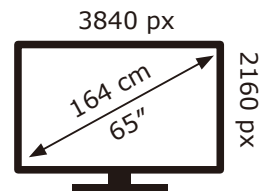

102 kWh/1000h

ABCDEF**G**
HDR
145 kWh/1000h