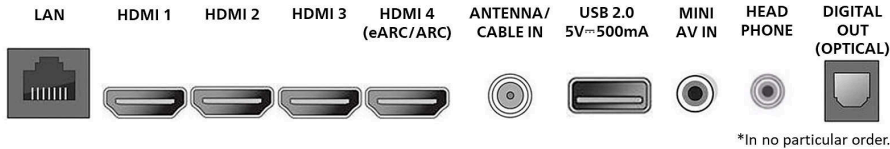

Multimedia Applications

Multimedia connections: USB storage device
Playback Formats: AAC (.MKV, .MP4, .MOV), AC3/EAC3 (.MKV, .MP4, .MOV, .AC3), GIF (non-animated), H.264/AVC (.MKV, .MP4, .MOV), JPG, MP3(.MP3, .MKV), PCM (.WAV, .MKV, .MP4, .MOV), PNG, H.265/HEVC

Tuner/Reception/Transmission

TV system: ATSC, NTSC
Tuner bands: UHF, VHF
Aerial input: 75 ohm F-type

Connectivity

Wireless connection: Wireless LAN (802.11ac)
Other connections: Antenna, Mini AV in, Headphone out, Ethernet, Digital audio out (optical)
HDMI features: eARC/ARC (HDMI 1)
EasyLink (HDMI-CEC): One Touch Play, Power status, System info (menu language), System

audio control, System standby
USB 2.0 inputs: 2
HDMI inputs: 3

Power

Power consumption: 160 W
Standby power consumption: < 0.5 W
Ambient temperature: 5°C to 40°C (41°F to 104°F)
Main power: 120V/60Hz

Dimensions

Wall mount compatible: 200 x 200 mm
Set dimensions (W x H x D): 53.0 x 30.9 x 3.5 inch
Set dimensions with stand (W x H x D): 53.0 x 33.9 x 11.1 inch
Box dimensions (W x H x D): 57.7 x 35.5 x 5.3 inch
Product weight: 26.2 lbs. / 11.9 kg
Product weight (+stand) (lb): 26.68 lb
Weight incl. Packaging (lb): 39.24 lbs.
Stand width (inch): 48.6 inch

Accessories

Included: Batteries for remote control, Quick start guide, Remote control, Tabletop stand, Screws

Network Services

TV Operating System: Roku OS

© 2026 Koninklijke Philips N.V.
All Rights reserved.

Issue date 2026-06-08
Version: 2.2.1

Specifications are subject to change without notice. Trademarks are the property of Koninklijke Philips N.V. or their respective owners.

UPC: 8 50072 56849 2

www.philips.com

* Roku, Roku TV, the Roku logo, and the purple d-pad design are trademarks of Roku, Inc. All other trademarks and logos herein are the property of their respective owners
* The terms HDMI and HDMI High Definition Multimedia Interface, and the HDMI Logo are trademarks or registered trademarks of HDMI Licensing Administrator, Inc. in the United States and other countries.
* Dolby, Dolby Audio, and the double-D symbol are registered trademarks of Dolby Laboratories Licensing Corporation.
* Apple, Apple Home, AirPlay, HomeKit and Siri are trademarks of Apple Inc., registered in the U.S. and other countries and regions. This Philips Roku TV is compatible with AirPlay 2 and HomeKit, and requires iOS 12.3 or later or macOS 10.14.5 or later.
* Google and Google Home are trademarks of Google LLC. Third party features and services may be subject to change or removal without notice.
* Content resolution is based on TV compatibility and may vary by channel. Channels are subject to change, vary by region, and may require payment. Roku search does not work with all channels.
* Payment required for some channels and content. Channels can change and vary by region.