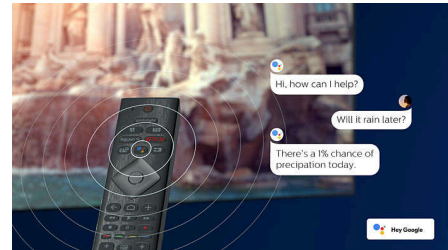

## P5 Perfect Picture Engine

The Philips P5 engine delivers a picture as brilliant as the content you love. Details have noticeably more depth. Colors are vivid, while skin tones look natural. Contrast is so crisp you'll feel every detail. Motion is perfectly smooth.

## Google TV™

What do you want to watch? Google TV brings together movies, shows, and more, from across your apps and subscriptions—and organises them

just for you. You'll get suggestions based on what you like, and you can even use the Google TV app on your phone to curate your watchlist on the go.

## AI voice control. Google Assistant

You get a choice of voice assistants! Push the Google Assistant button on your remote and you can use your voice to find movies and shows, get recommendations, control compatible smart home devices.