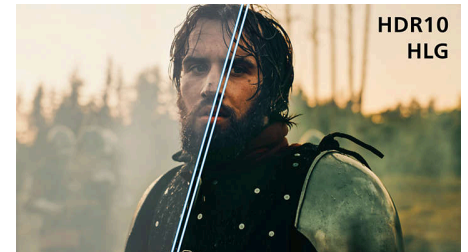

HDR10/HLG

Brighter colors. Vivid tones. From the darkest scenes to the brightest light, clarity is everything. This is where high dynamic range impresses with clearer color and contrast.