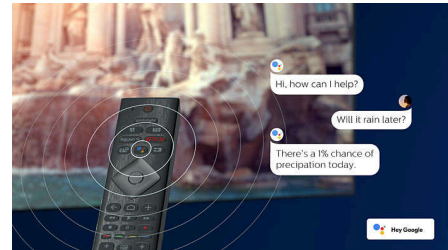

The Philips P5 engine delivers a picture as brilliant as the content you love. Details have noticeably more depth. Colors are vivid, while skin tones look natural. Contrast is so crisp you'll feel every detail. Motion is perfectly smooth.

Google TV™

What do you want to watch? Google TV brings together movies, shows, and more, from across your apps and subscriptions—and organises them

just for you. You'll get suggestions based on what you like, and you can even use the Google TV app on your phone to curate your watchlist on the go.

AI voice control. Google Assistant

You get a choice of voice assistants! Push the Google Assistant button on your remote and you can use your voice to find movies and shows, get recommendations, control compatible smart home devices.