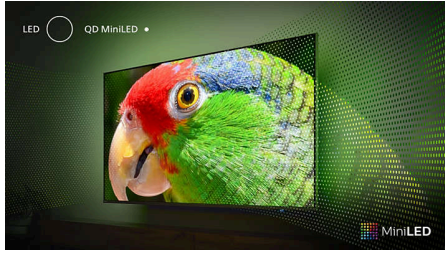

Highlights

Quantum Dot MiniLED

Bolder colors. Crisper whites. Deeper blacks. Quantum Dot MiniLED technology allows a bright, detailed picture with pin-sharp contrast—and you'll see more colors than ever before!