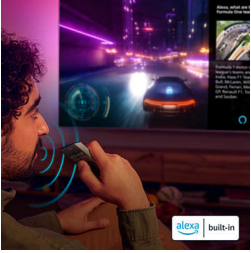

Fénypontok

Zökkenőmentes vezérlés

A Matter Smart Home kompatibilitás zökkenőmentes integrációt biztosít meglévő intelligens otthoni hálózatával. Ha a TV-t a Matter Smart Home alkalmazásból vagy hangvezérlési szolgáltatásokkal szeretné

vezérelni, egyszerűen nyomja meg a távvezérlő gombját, és beszéljen. Csökkentheti a fényerőt. Beállíthatja a termosztátot. Még a Philips Ambilight TV-t is bekapcsolhatja. Elég csupán egy parancs. A TV a Google intelligens hangszórókkal és az Apple AirPlay rendszerrel is kompatibilis.

Beszédhang-kiemelés

Minden szót pontosan hallhat. A beszédhang-kiemelés funkció lehetővé teszi a hallgató számára, hogy a háttérhang befolyásolása nélkül növelje vagy csökkentse a párbeszéd hangerejét.

Így egyetlen pillanatról sem fog lemaradni, hiszen minden kiejtett mondat nagyobb tisztasággal hallható.

Fenntartható szakértelem

Sarokállvány, elegáns, karcsú keret, figyelemre méltó QLED TV – ez az európai formatervezés csúcspontja. Az Ambilightot Lounge üzemmódba állítva a szoba ragyogó színekkel telik meg, miközben a TV pihen. Az újrahasznosított műanyagból készült távvezérlő, az FSC-tanúsítvánnyal rendelkező kartonból készült csomagolás és az újrahasznosított papírra nyomtatott mellékletek mind-mind a gondos odafigyelés eredményei.