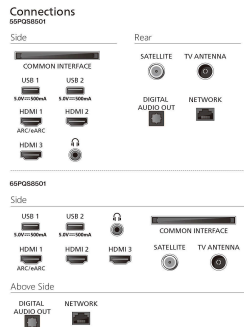

HDMI features: 4K, Audio Return Channel

EasyLink (HDMI-CEC): One touch play, Remote control pass-through, System audio control, System standby

Number of USBs: 2

Wireless connection: Wi-Fi 802.11ac 2 x 2 Dual band, Bluetooth 5.2

HDCP 2.3: Yes on all HDMI

HDMI ARC: Yes on HDMI1

HDMI 2.1 features: eARC on HDMI 1, eARC/VRR/ALLM supported

EasyLink 2.0: HDMI-CEC for Philips TV/SB, External setting via TV UI

Supported HDMI video features

Gaming: ALLM, HDMI VRR

HDR: HLG, HDR10+ Compatible, HDR10

EU Energy card

EPREL registration numbers: TBC

Energy class for SDR: F

On mode power demand for SDR:

TBC kWh/1000h

Energy class for HDR: G

On mode power demand for HDR:

TBC kWh/1000h

Off mode power consumption: N.A.

Networked standby mode: 2.0 W

Power

Mains power: AC 100-240 V 50/60 Hz

Standby power consumption: less than 0.5 W

Power Saving Features: Auto switch-off timer, Light sensor, Eco mode, Picture mute (for radio)

Accessories

Included accessories: 2 x AAA Batteries, Legal and safety brochure, Remote Control, Tabletop stand, Power cord, Quick start guide

Design

Colours of TV: Matt black bezel, Plastic black low bezel

Dimensions

Distance between 2 stands: 742 mm

Wall-mount compatible: 200 x 100 mm

TV without stand (W x H x D):

957 x 554 x 87 mm

TV with stand (W x H x D): 957 x 624 x 245.5 mm

Package carton (W x H x D):

1045 x 650 x 125 mm

Weight of TV without stand: 6.55 kg

Weight of TV with stand: 6.99 kg

Weight incl. packaging: 9.07 kg