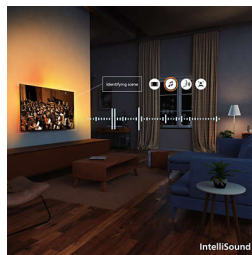

4K QLED

Vivid colours. Ultra-sharp scenes. It's quantum dot colour brilliance. With 4K (UHD) it adapts to all your HDR formats. Each incredible moment, whether dark or light, played or streamed, you can devour every detail as you watch scene by scene.

Pixel Precise Ultra HD

Zoom in. Lose yourself in the detail. This is precision that goes beyond the imaginable. With a Pixel Precise Ultra HD screen for sharpness and lifelike detail, it fills each moment with breathtaking experiences.

HDR10+

Expect more details. Frame-by-frame improved picture quality. With greater emphasis on colour and contrast, this is where even the darkest moments and the brightest scenes are made clearer.

IntelliSound