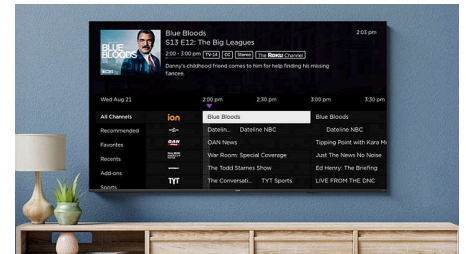

QLED Display

Experience a wider range of color, contrast and brightness output with quantum dot technology, bringing your movies even closer to reality.

Dolby Vision and Atmos

Dolby Vision, HDR10 and HLG HDR support for greater realism and detail. Dolby Atmos for the ultimate movie experience.

Roku: America's #1 streaming platform

With Roku as your entertainment guide, exploring popular apps—plus free movies, shows, and live TV—is as easy as it is fun.

Free live TV

Enjoy 500+ free channels with live news, weather, sports, and more. Plus simple-to-use search that prioritizes free or lowest price options.