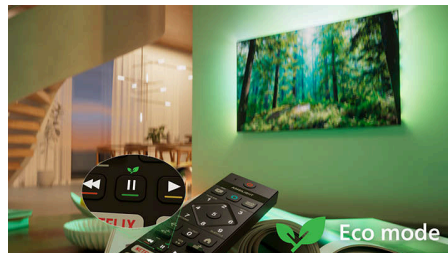

Eco design

Sustainability meets style. This beautifully crafted TV is designed with the planet in mind, from a remote made of recycled plastics to FSC-certified packaging and inserts printed on recycled paper. With Eco Mode, you can lower the TV's energy consumption across all content and settings in just one tap.

EasyLink

EasyLink lets you have full control of your Philips TV, soundbar and even external tuner boxes with just one remote control. Experience seamless and unified command. No more juggling with multiple remote controls. Just smooth, connected convenience every time.

HDR10+

IntelliSound

Dolby Atmos

TITAN OS

matter