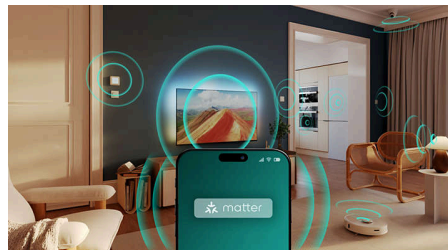

Matter Smart Home compatible

Matter Smart Home compatibility means you can control your TV via Matter Smart Home app or voice control your TV via Alexa-enabled devices or via your Google smart speakers. This way, your voice can find movies, shows, receive recommendations and so much more.