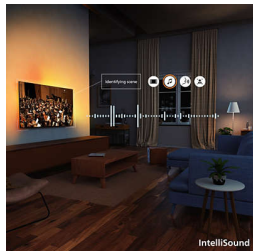

## Form. Function. Fabulous value

Elevate your entertainment with this elegant 4K TV featuring HDR10+, AI-optimised and immersive Dolby Atmos sound. Matter smart-home support and a fast Titan OS make control effortless, delivering big performance and outstanding value.

## Pixel Precise Ultra HD

Zoom in. Lose yourself in the details. This is precision that goes beyond the imaginable. With a Pixel Precise Ultra HD screen for sharpness and lifelike detail, it fills each moment with breathtaking experiences.

## HDR10+

Expect more detail. Frame by frame improved picture quality. With greater emphasis on colour and contrast, this is where even the darkest moments and the brightest scenes are made clearer.

## IntelliSound

With our IntelliSound engine onboard, your TV can use AI to give you the best possible sound! Whether it's series and films, music or speech-heavy content like news, the TV will optimise settings automatically. Don't want to use AI? You can also select preset sound styles manually or customise settings yourself.