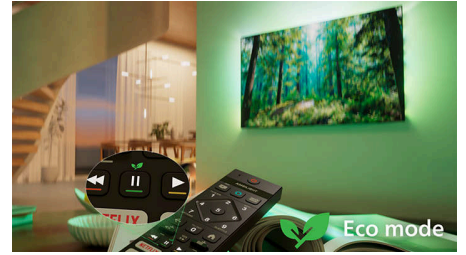

Eco design

Sustainability meets style. This beautifully crafted TV is designed with the planet in mind, from a remote made of recycled plastics to FSC-certified packaging and inserts printed on recycled paper. With Eco Mode, you can lower energy consumption across all content and settings in just one tap