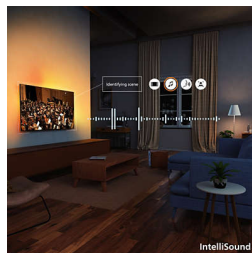

IntelliSound

With our IntelliSound engine on board, you can use AI to give you the best possible sound! Whether it's shows and films, music or speech-

heavy content like news, the TV will optimise settings automatically. Don't want to use AI? You can also select preset sound styles manually or customise settings yourself.