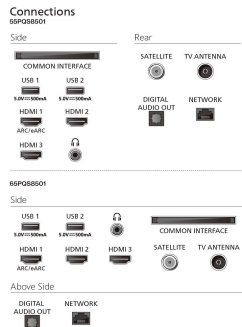

HDMI features: 4K, Audio Return Channel

EasyLink (HDMI-CEC): One touch play, Remote control pass-through, System audio control, System standby

Number of USBs: 2

Wireless connection: Wi-Fi 802.11ac 2 x 2 Dual band, Bluetooth 5.2

HDCP 2.3: Yes on all HDMI

HDMI ARC: Yes on HDMI1

HDMI 2.1 features: eARC on HDMI 1, eARC/VRR/ALLM supported

EasyLink 2.0: HDMI-CEC for Philips TV/SB, External setting via TV UI

Supported HDMI video features

Gaming: ALLM, HDMI VRR

HDR: HLG, HDR10+ Compatible, HDR10

EU Energy card

EPREL registration numbers: TBC

Energy class for SDR: F

On mode power demand for SDR:

TBC kWh/1000h

Energy class for HDR: G

On mode power demand for HDR:

TBC kWh/1000h

Off mode power consumption: N.A.

Networked standby mode: 2.0 W

Power

Mains power: AC 100-240 V 50/60 Hz

Standby power consumption: less than 0.5 W

Power Saving Features: Auto switch-off timer, Light sensor, Eco mode, Picture mute (for radio)

Accessories

Included accessories: 2 x AAA Batteries, Legal and safety brochure, Remote Control, Tabletop stand, Power cord, Quick start guide

Design

Colours of TV: Matt black bezel, Plastic black low bezel

Dimensions

Distance between 2 stands: 742 mm

Wall-mount compatible: 200 x 100 mm

TV without stand (W x H x D):

957 x 554 x 87 mm

TV with stand (W x H x D): 957 x 624 x 245.5 mm

Package carton (W x H x D):

1045 x 650 x 125 mm

Weight of TV without stand: 6.55 kg

Weight of TV with stand: 6.99 kg

Weight incl. packaging: 9.07 kg