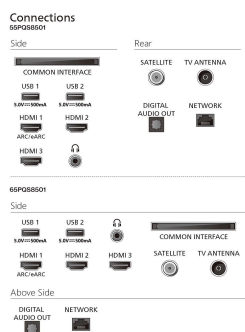

Accessories

Included accessories: 2 x AAA Batteries, Legal and safety brochure, Remote Control, Tabletop stand, Power cord, Quick start guide

Dimensions

Distance between 2 stands: 795 mm

Wall-mount compatible: 200 x 100 mm

TV without stand (W x H x D):

1111 x 640 x 88 mm

TV with stand (W x H x D): 1111 x 711 x 278 mm

Weight of TV without stand: 8.22 kg

Weight of TV with stand: 8.79 kg

Weight incl. packaging: 11.91 kg

- * This television contains lead only in certain parts or components where no technology alternatives exist in accordance with existing exemption clauses under the RoHS Directive.
- * The TV supports DVB reception for 'Free to air' broadcast. Specific DVB operators may not be supported. An up-to-date list can be found in the FAQ section of the Philips support website. For some operators Conditional Access and subscription are required. Contact your operator for more information.
- * Smart TV app availability varies by TV model and country. For more details, please visit: www.philips.com/smarttv
- * Philips TV Remote app and related functionalities vary by TV model, operator and country, as well as smart device model and OS. For more details, please visit: www.philips.com/TVRemoteapp
- * EPG and actual visibility (up to 8 days) is country- and operator-dependent.
- * Netflix subscription required. Subject to terms on <https://www.netflix.com>
- * Amazon Prime is available in selected languages and countries.
- * Over-the-top media services button on the remote control will be different in each country. Please refer to the actual product in the box.
- * Google Assistant is available in different languages and countries specific to product types.
- * Scope of voice control services via the TV varies according to country and language. For the latest information, please contact our customer care.
- * *Apple, AirPlay and Apple Home are trademarks of Apple Inc., registered in the U.S. and other countries and regions.