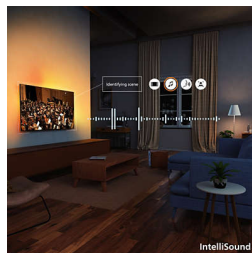

Innovative. Immersive. Incredible.

Brace yourself for 4K QLED colour brilliance. Immersive Ambilight. Dolby Atmos with 3D cinema-like sound. With Titan OS to bring everything you love to watch with ease, this TV doesn't just enhance the moment, it commands a better viewing experience.

4K QLED

Vivid colours. Ultra-sharp scenes. It's quantum dot colour brilliance. With 4K (UHD) it adapts to all your HDR formats. Each incredible moment, whether dark or light, played or streamed, you can devour every detail as you watch scene by scene.

Pixel Precise Ultra HD

Zoom in. Lose yourself in the detail. This is precision that goes beyond the imaginable. With a Pixel Precise Ultra HD screen for sharpness and lifelike detail, it fills each moment with breathtaking experiences.

HDR10+

Expect more details. Frame-by-frame improved picture quality. With greater emphasis on colour and contrast, this is where even the darkest moments and the brightest scenes are made clearer.

IntelliSound