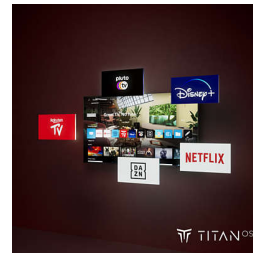

Philips Smart TV Titan OS

The Philips Smart TV Titan OS platform brings what you love to watch, and fast. From sequels to series and documentaries to drama, everything you want is there at the touch of a button. Whatever you're looking to watch, keep all the best streaming apps easily within your reach.