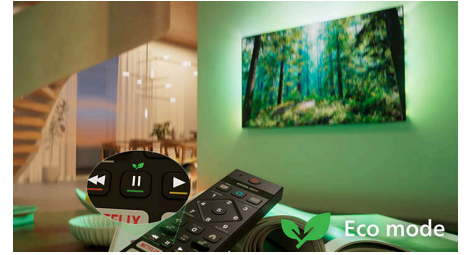

Eco, slim design

Sustainability meets style. This beautifully crafted ultra-slim TV is designed with the planet in mind, from a remote made of recycled plastics to FSC-certified packaging and inserts printed on recycled paper. With Eco Mode, you can lower energy consumption across all content and settings in just one tap.