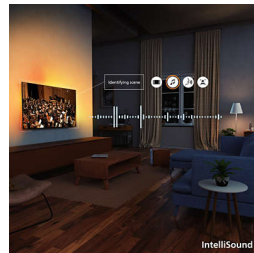

AmbiScape

Step into a new dimension of entertainment. AmbiScape extends Ambilight beyond the TV, syncing with your smart lights to transform your room into a living canvas. Feel every scene, every beat and every moment as your surroundings react in real time—pulling you deeper into the experience.

4K QLED

Vivid colours. Ultra-sharp scenes. It's quantum dot colour brilliance. With 4K (UHD) it adapts to all your HDR formats. Each incredible moment,

whether dark or light, played or streamed, you can devour every detail as you watch scene by scene.

P5 picture engine

Picture this—detail with greater depth, colour so incredibly vivid, skin tones so real. With such smooth, natural motion and imagery this crisp, it's as if you can feel yourself there in the moment. Open your eyes, elevate the senses and let yourself feel the difference.

IntelliSound

With our IntelliSound engine on board, your QLED TV can use AI to give you the best possible sound! Whether it's series and films, music or speech-heavy content like news, the TV will optimise settings automatically. Don't want to use AI? You can also select preset sound styles manually or customise settings yourself.