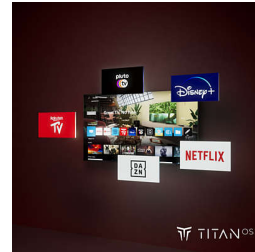

Philips Smart TV Titan OS

The Philips Smart TV Titan OS platform brings what you love to watch, and fast. From sequels to series and documentaries to drama, everything you want is there at the touch of a button. Whatever you're looking to watch, keep all the best streaming apps easily within your reach.