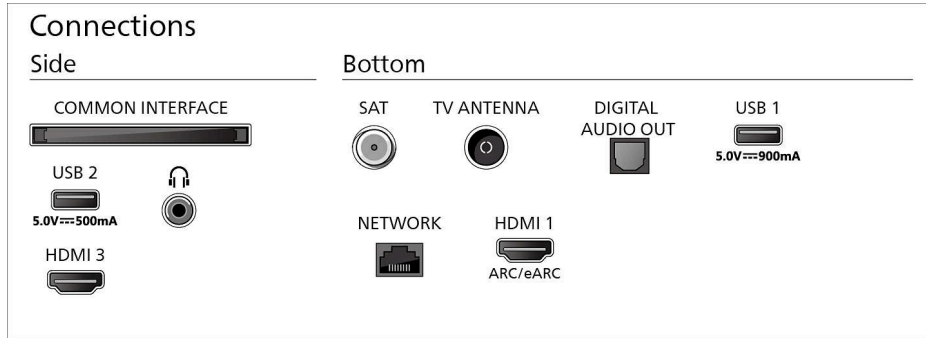

EasyLink (HDMI-CEC): One touch play, Remote control pass-through, System audio control, System standby

Number of USBs: 2

Wireless connection: Wi-Fi 802.11ac, 2 x 2, Dual band, Bluetooth 5.2

HDCP 2.3: Yes on all HDMI

HDMI ARC: Yes on HDMI1

HDMI 2.1 features: eARC on HDMI 1, eARC/VRR/ALLM supported

EasyLink 2.0: External setting via TV UI, HDMI-CEC for Philips TV/SB

Supported HDMI video features

Gaming: ALLM, HDMI VRR

HDR: HLG, HDR10+ Compatible, HDR10

EU Energy card

EPREL registration numbers: 2705682

Energy class for SDR: F

On mode power demand for SDR:

102 kWh/1000h

Energy class for HDR: G

On mode power demand for HDR:

145 kWh/1000h

Off mode power consumption: N.A.

Networked standby mode: 2.0 W

Power

Mains power: AC 100-240 V 50/60 Hz

Standby power consumption: less than 0.5 W

Power Saving Features: Auto switch-off timer, Eco mode, Picture mute (for radio), Light sensor

Accessories

Included accessories: 2 x AAA Batteries, Legal and safety brochure, Remote Control, Quick start guide, Tabletop stand, Power cord

Design

Colours of TV: Matt black bezel

Stand design: Black metal arch stand

Dimensions

Distance between 2 stands: 1081 mm

Wall-mount compatible: 300 x 300 mm

TV without stand (W x H x D):

1446 x 829 x 56 mm

TV with stand (W x H x D): 1446 x 901 x 289 mm

Package carton (W x H x D):

1600 x 967 x 155 mm

Weight of TV without stand: 17.3 kg

Weight of TV with stand: 17.85 kg

Weight incl. packaging: 24.4 kg

- This television contains lead only in certain parts or components where no technology alternatives exist in accordance with existing exemption clauses under the RoHS Directive.
- The TV supports DVB reception for 'Free to air' broadcast. Specific DVB operators may not be supported. An up-to-date list can be found in the FAQ section of the Philips support website. For some operators Conditional Access and subscription are required. Contact your operator for more information.
- Smart TV app availability varies by TV model and country. For more details, please visit: www.philips.com/smarttv
- Philips TV Remote app and related functionalities vary by TV model, operator and country, as well as smart device model and OS. For more details, please visit: www.philips.com/TVRemoteapp
- EPG and actual visibility (up to 8 days) is country- and operator-dependent.
- Netflix subscription required. Subject to terms on <https://www.netflix.com>
- Over-the-top media services button on the remote control will be different in each country. Please refer to the actual product in the box.
- Google Assistant is available in different languages and countries specific to product types.
- Scope of voice control services via the TV varies according to country and language. For the latest information, please contact our customer care.
- *Apple, AirPlay and Apple Home are trademarks of Apple Inc., registered in the U.S. and other countries and regions.