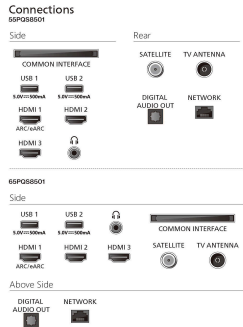

EasyLink (HDMI-CEC): One touch play, System audio control, Remote control pass-through, System standby

Number of USBs: 2

Wireless connection: Wi-Fi 802.11ac 2 x 2 Dual band, Bluetooth 5.2

HDCP 2.3: Yes on all HDMI

HDMI ARC: Yes on HDMI1

HDMI 2.1 features: eARC on HDMI 1, eARC/VRR/ALLM supported

EasyLink 2.0: HDMI-CEC for Philips TV/SB, External setting via TV UI

Supported HDMI video features

Gaming: ALLM, HDMI VRR

HDR: HLG, HDR10+ Compatible, HDR10

EU Energy card

EPREL registration numbers: TBC

Energy class for SDR: F

On mode power demand for SDR:

kWh/1000h kWh/1000h

Energy class for HDR: G

On mode power demand for HDR:

kWh/1000h kWh/1000h

Off mode power consumption: N.A.

Networked standby mode: 2.0 W

Power

Mains power: AC 100-240 V 50/60 Hz

Standby power consumption: less than 0.5 W

Power Saving Features: Auto switch-off timer, Light sensor, Eco mode, Picture mute (for radio)

Accessories

Included accessories: 2 x AAA Batteries, Legal and safety brochure, Remote Control, Tabletop stand, Power cord, Quick start guide

Design

Colours of TV: Matt black bezel

Stand design: Black metal arch stand

Dimensions

Distance between 2 stands: 1655 mm

Wall-mount compatible: 600 x 400 mm

TV without stand (W x H x D):

1893 x 1087 x 80 mm

TV with stand (W x H x D):

1893 x 1141 x 440 mm

Package carton (W x H x D): TBC

Weight of TV without stand: TBC

Weight of TV with stand: TBC

Weight incl. packaging: TBC