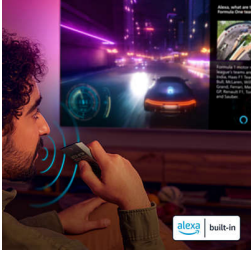

## Seamless control

Matter Smart Home compatibility brings seamless integration to your existing smart home network. To control the TV from your Matter Smart Home app or with voice control services, simply push the button on your remote and speak. Dim the lights. Adjust your thermostat. Even turn on your Philips Ambilight