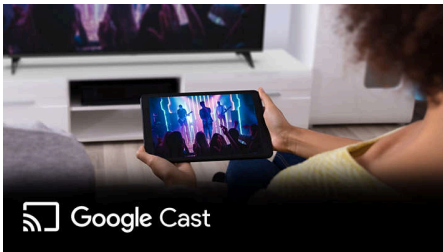

Cast from your mobile device

With Google Cast built-in, easily cast movies, shows, photos, and more from your mobile device to your TV.