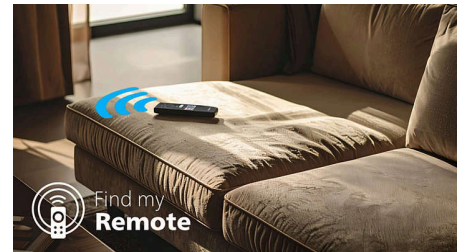

Connectivity for all your needs

Wireless 802.11 AC allows for fast wireless streaming. Bluetooth enabled to wirelessly pair headphones, soundbars, and other immersive peripherals.

Never lose your remote