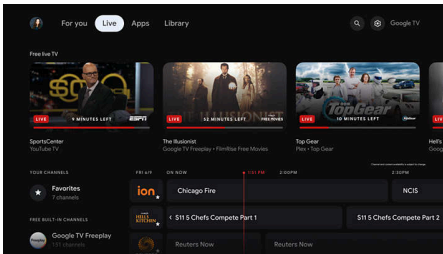

7000 series 4K UHD QLED+ Google TV

85PQL7456/F7

Highlights

4K QLED display

Experience a wider range of color, contrast and brightness output with quantum dot technology, bringing your movies even closer to reality.

Free content & live TV

From breaking news to the season finale, tune into the Live TV tab to browse through live channels with just a click.

Cast from your mobile device

With Google Cast built-in, easily cast movies, shows, photos, and more from your mobile device to your TV.