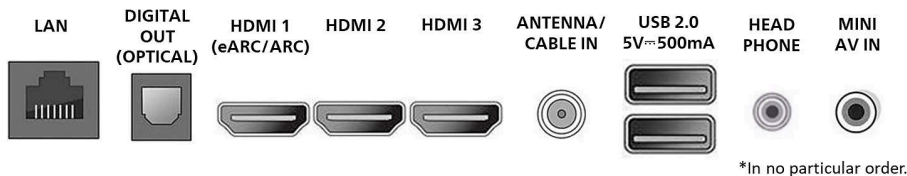

Movie Expand, Full

Ease of Installation: Auto Volume Leveler, Sorting

Multimedia Applications

Multimedia connections: USB Storage Device
Playback Formats: H.264/MPEG-4 AVC, H.265/HEVC, MPEG2, MPEG4

Tuner/Reception/Transmission

TV system: ATSC, NTSC
Video Playback: ATSC, NTSC
Tuner bands: UHF, VHF
Aerial input: 75 ohm F-type

Connectivity

Number of HDMI connections: 3
Wireless connection: Wireless LAN (802.11ac MIMO)
Other connections: Ethernet, Headphone out, CVBS+Audio L/R out, Digital audio out (optical), Antenna
HDMI features: 4K, eARC/ARC (HDMI 1)
EasyLink (HDMI-CEC): One touch play, Power status, System info (menu language), Remote control pass-through, System audio control, System standby
HDCP2.3: Yes on all HDMI
USB: USB 2.0 x 2

Power

Power consumption: 340 W
Standby power consumption: < 0.5W
Ambient temperature: 5°C to 40°C (41°F to 104°F)
Main power: 120V/60Hz

Dimensions

Wall mount compatible: 600 x 400 mm
Product weight: 59.53 lb
Weight incl. packaging: 90.39 lb
Stand width (inch): 65.1 inch
Product weight with stand: 61.07 lb
Set dimensions (W x H x D): 74.4 x 42.8 x 3.7 inch
Set dimensions with stand (W x H x D): 74.4 x 46.3 x 15.7 inch
Box dimensions: 82.3 x 52.4 x 8.4 inch

Accessories

Included: Quick start guide, Remote Control, Batteries for remote control, Tabletop Stand, Screws

Smart TV Specifications

OS: Android 14
Pre-installed apps: Netflix, YouTube

© 2026 Koninklijke Philips N.V.
All Rights reserved.