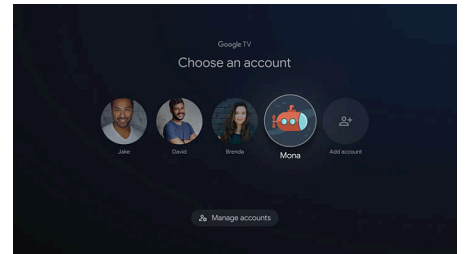

Free content & live TV

From breaking news to the season finale, tune into the Live TV tab to browse through live channels with just a click.

Cast from your mobile device

With Google Cast built-in, easily cast movies, shows, photos, and more from your mobile device to your TV.

Ask Google Assistant

Use your voice to find movies, control your TV, and control smart home devices. Press the Google Assistant button on your remote.

Personalized Profiles

With a personalized profile, you'll get TV show and movie recommendations just for you. TV for the whole family.