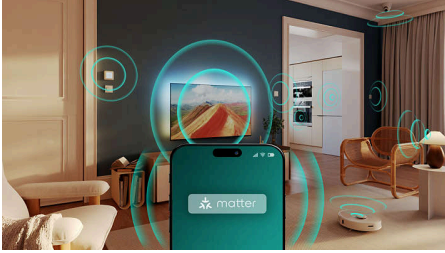

Dolby Atmos and DTS:X

With Dolby Atmos for sound just as the director intended and DTS:X to create 3D sound experiences, it's as if you're really there. Adding this extra dimension to sound brings a more immersive experience to your home.

Philips Smart TV Titan OS

The Philips Smart TV Titan OS platform brings what you love to watch, and fast. From sequels to series and documentaries to drama, everything you want is there at the touch of a button. Whatever you're looking to watch, keep all the best streaming apps easily within your reach.

QLED

4K Ambilight TV

55PQS8601/12

Highlights

Matter Smart Home compatible

Matter Smart Home compatibility brings seamless integration to your existing smart home network. To control the TV from your Matter Smart Home app or with voice control services, simply push the button on your remote and speak. Dim the lights. Adjust your thermostat. Even turn on your Philips Ambilight TV. A single command does it all.

All-in-one remote

All-in-one remote lets you have full control of your Philips TV, soundbar, headphones and even external tuner boxes with just one remote control. Experience seamless and unified control. No more juggling with multiple remote controls. Just smooth, connected convenience every time.