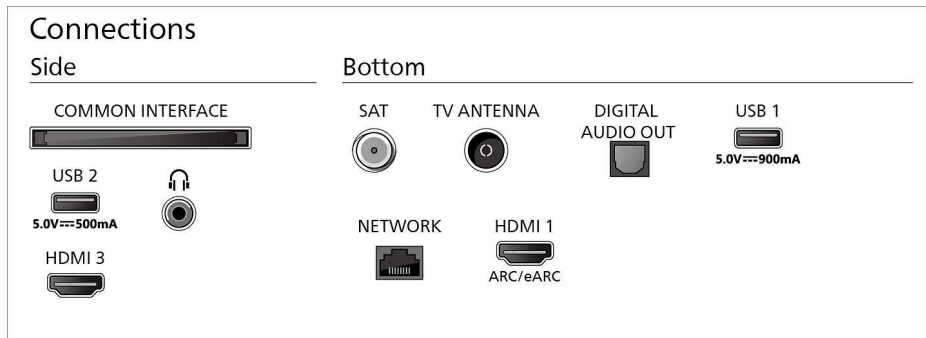

EasyLink (HDMI-CEC): One touch play, Remote control pass-through, System audio control, System standby

Number of USBs: 2

Wireless connection: Wi-Fi 802.11ac, 2 x 2, Dual band, Bluetooth 5.2

HDCP 2.3: Yes on all HDMI

HDMI ARC: Yes on HDMI1

HDMI 2.1 features: eARC on HDMI 1, eARC/VRR/ALLM supported

EasyLink 2.0: External setting via TV UI, HDMI-CEC for Philips TV/SB

Supported HDMI video features

Gaming: ALLM, HDMI VRR

HDR: HLG, HDR10+ Compatible, HDR10

EU Energy card

EPREL registration numbers: 2704103

Energy class for SDR: F

On mode power demand for SDR:

77 kWh/1000h

Energy class for HDR: G

On mode power demand for HDR:

115 kWh/1000h

Off mode power consumption: N.A.

Networked standby mode: 2.0 W

Power

Mains power: AC 100-240 V 50/60 Hz

Standby power consumption: less than 0.5 W

Power Saving Features: Auto switch-off timer, Eco mode, Picture mute (for radio), Light sensor

Accessories

Included accessories: 2 x AAA Batteries, Legal and safety brochure, Remote Control, Quick start guide, Tabletop stand, Power cord

Design

Colours of TV: Matt black bezel

Stand design: Black metal arch stand

Dimensions

Distance between 2 stands: 980 mm

Wall-mount compatible: 300 x 300 mm

TV without stand (W x H x D):

1226 x 705 x 55 mm

TV with stand (W x H x D): 1226 x 777 x 261 mm

Package carton (W x H x D):

1320 x 806 x 142 mm

Weight of TV without stand: 12.31 kg

Weight of TV with stand: 12.73 kg

Weight incl. packaging: 15.82 kg

- This television contains lead only in certain parts or components where no technology alternatives exist in accordance with existing exemption clauses under the RoHS Directive.
- The TV supports DVB reception for 'Free to air' broadcast. Specific DVB operators may not be supported. An up-to-date list can be found in the FAQ section of the Philips support website. For some operators Conditional Access and subscription are required. Contact your operator for more information.
- Smart TV app availability varies by TV model and country. For more details, please visit: www.philips.com/smarttv
- Philips TV Remote app and related functionalities vary by TV model, operator and country, as well as smart device model and OS. For more details, please visit: www.philips.com/TVRemoteapp
- EPG and actual visibility (up to 8 days) is country- and operator-dependent.
- Netflix subscription required. Subject to terms on <https://www.netflix.com>
- Over-the-top media services button on the remote control will be different in each country. Please refer to the actual product in the box.
- Google Assistant is available in different languages and countries specific to product types.
- Scope of voice control services via the TV varies according to country and language. For the latest information, please contact our customer care.
- *Apple, AirPlay and Apple Home are trademarks of Apple Inc., registered in the U.S. and other countries and regions.