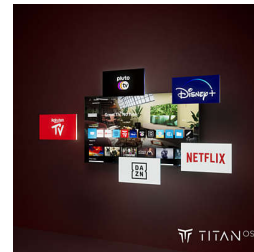

Philips Smart TV Titan OS

The Philips Smart TV Titan OS platform brings what you love to watch, and fast. From sequels to series and documentaries to drama, everything you want is there at the touch of a button. Whatever you're looking to watch, keep all the best streaming apps easily within your reach.