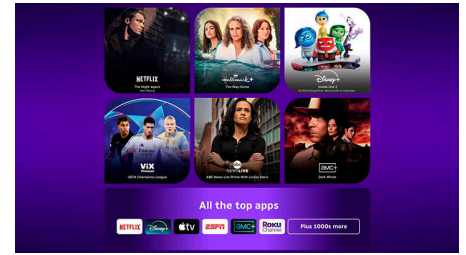

Roku: America's #1 streaming platform

With Roku as your entertainment guide, exploring popular apps—plus free movies, shows, and live TV—is as easy as it is fun.

Free live TV

Enjoy 500+ free channels with live news, weather, sports, and more. Plus simple-to-use search that prioritizes free or lowest price options.