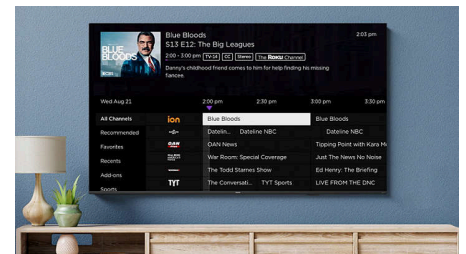

Upgrade your viewing experience

- 4K QLED display allows for a greater color range and depth
- Dolby Vision & HDR10 support brings you closer to reality
- Dolby Atmos for the ultimate movie experience
- America's #1 TV streaming platform
- Enjoy 500+ channels of unbelievably free live TV
- Roku Smart Picture automatically uses the best picture mode

QLED Display

Experience a wider range of color, contrast and brightness output with quantum dot technology, bringing your movies even closer to reality.

Dolby Vision and Atmos

Dolby Vision, HDR10 and HLG HDR support for greater realism and detail. Dolby Atmos for the ultimate movie experience.

Roku: America's #1 streaming platform

With Roku as your entertainment guide, exploring popular apps—plus free movies, shows, and live TV—is as easy as it is fun.

Free live TV

Enjoy 500+ free channels with live news, weather, sports, and more. Plus simple-to-use search that prioritizes free or lowest price options.

Fits any smart home

Enjoy easy voice control with Siri, Alexa, or Google Assistant. Share your favorite content from your Apple devices to your TV with Apple Airplay.

AMBILIGHT tv

QLED

4K UltraHD

HDR10

7985 Series Ambilight TV