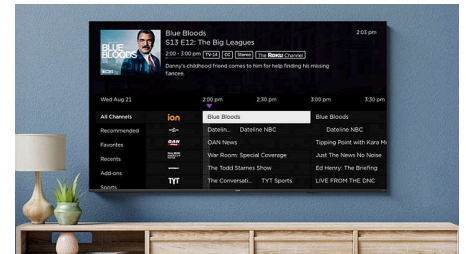

Free live TV

Enjoy 500+ free channels with live news, weather, sports, and more. Plus simple-to-use search that prioritizes free or lowest price options.