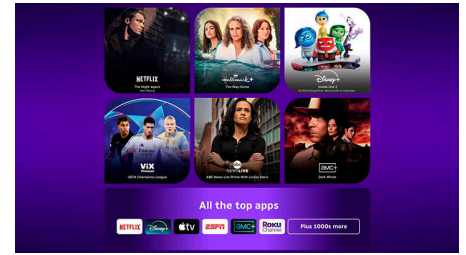

### Roku: America's #1 streaming platform

With Roku as your entertainment guide, exploring popular apps—plus free movies, shows, and live TV—is as easy as it is fun.