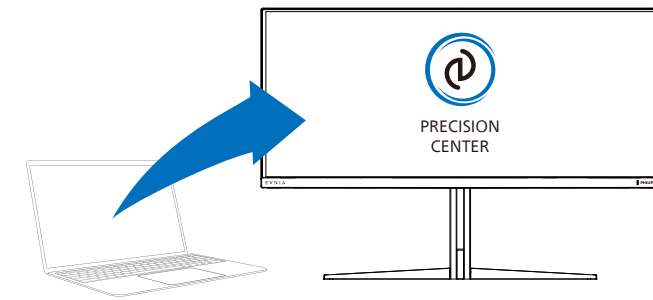

Adjust your settings with the EVNIA Precision Center Software