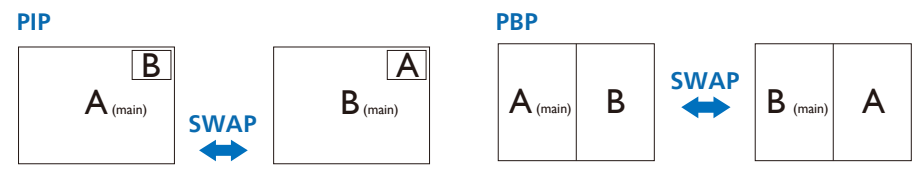

5

MultiView	SUB SOURCE POSSIBILITY (x1)			
	Inputs	HDMI 1	HDMI 2	DisplayPort
MAIN SOURCE (x1)	HDMI 1	●	●	●
	HDMI 2	●	●	●
	DisplayPort	●	●	●

Adjust your settings with the EVNIA Precision Center Software

Register your product and get support at www.philips.com/support

2026 © TOP Victory Investments Ltd. All rights reserved.

HDMI

www.evia.philips

Energy Labelling

27M2N6591L

H41G785781367A

EVNIA

27M2N6591L

Quick Start

Register your product and get support at www.philips.com/welcome

PHILIPS

Contents

- **en** The images shown are for illustrative purposes only. Actual product and accessory may vary by country or region. Actual product and accessory shall prevail in kind.
- **fr** Les images sont uniquement fournies à des fins d'illustration. Le produit et les accessoires actuels peuvent différer selon le pays ou la région. Le produit et les accessoires réels prévaudront dans tous les cas.
- **es** Las imágenes que se muestran son solo de carácter ilustrativo. El producto y los accesorios reales pueden variar según el país o las regiones. El producto real y el accesorio prevalecerán en especie.
- **sc** 所有插图和产品配件仅为示意参考。因销售区域差异，产品可能不含有以上配件，具体以实物为准。
- **jp** 表示されている画像は説明のみを目的としています。実際の付属品は国や地域によって異なる場合がございます。
- **ko** 표시된 이미지는 이해를 돕기 위한 것으로 실제 제품 및 액세서리는 국가 또는 지역에 따라 다를 수 있습니다. 실제 제품 및 동봉된 액세서리를 확인하세요.

1

▲ CAUTION: Place the monitor face down on a smooth surface. Pay attention not to scratch or damage the screen.

2

USB hub

3

4