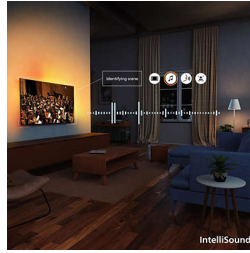

- Whatever you watch, perfect TV sound. IntelliSound engine
- Surround yourself in Dolby Atmos and DTS:X

Smart. Sleek. Connected

- Quick and easy to find content with Titan OS
- Connect seamlessly to smart home networks

Design that speaks volumes

- Eco design – European design thinking
- EasyLink. Seamless and effortless control

Highlights

4K QLED

Vivid colours. Ultra-sharp scenes. It's quantum dot colour brilliance. With 4K (UHD) it adapts to all your HDR formats. Each incredible moment, whether dark or light, played or streamed, you can devour every detail as you watch scene by scene.

Pixel Precise Ultra HD

Zoom in. Lose yourself in the detail. This is precision that goes beyond the imaginable. With a Pixel Precise Ultra HD screen for sharpness and lifelike detail, it fills each moment with breathtaking experiences.

HDR10+

Expect more detail. Frame by frame improved picture quality. With greater emphasis on colour and contrast, this is where even the darkest moments and the brightest scenes are made clearer.

IntelliSound