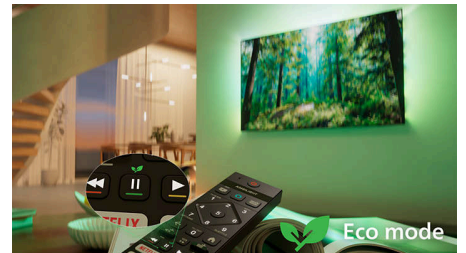

Eco design

Sustainability meets style. This beautifully crafted TV is designed with the planet in mind, from a remote made of recycled plastics to FSC-certified packaging and inserts printed on recycled paper. With Eco Mode, you can lower the TV's energy consumption across all content and settings in just one tap.

EasyLink

EasyLink lets you have full control of your Philips TV, soundbar and even external tuner boxes with just one remote control. Experience seamless and unified command. No more juggling with multiple remote controls. Just smooth, connected convenience every time.