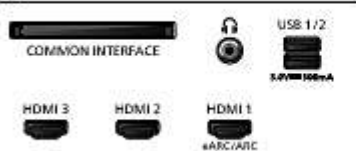

Connectivity

EasyLink 3.0

Number of HDMI connections: 3

HDMI features: 4K, Audio Return Channel

EasyLink (HDMI-CEC): System audio control, System standby, Remote control pass-through, One touch play

Number of USBs: 2

Wireless connection: Wi-Fi 802 11ac 2 x 2 Dual band, Bluetooth 5.2, Works with Apple AirPlay

HDCP 2.3: Yes on all HDMI

HDMI ARC: Yes on HDMI1

HDMI 2.1 features: eARC/VRR/ALLM supported, eARC on HDMI 1

EasyLink 2.0: External setting via TV UI, HDMI-CEC for Philips TV/SB

Supported HDMI video features

HDMI 1/2: HDMI 2.0

Gaming: ALLM, HDMI VRR

HDMI 3/4: HDMI 2.0

HDR: HDR10+, HDR10+ Compatible, HLG

EU Energy card

Energy class for SDR: E

Energy class for HDR: G

Panel technology used: QLED LCD

Power

Mains power: AC 100-240 V 50/60 Hz

Standby power consumption: <0.5 W

Power Saving Features: Eco mode, Light sensor, Auto switch-off timer, Picture mute (for radio)

Accessories

Included accessories: 2 x AAA Batteries, Quick start guide, Tabletop stand, Power cord, Remote Control, Legal and safety brochure

Design

Colours of TV: Plastic black low bezel

Stand design: Black arch stands

Dimensions

Distance between 2 stands: 795 mm

Wall-mount compatible: 200 x 100 mm

TV without stand (W x H x D):

1226 x 705 x 88 mm

TV with stand (W x H x D): 1226 x 795 x 278 mm

Package carton (W x H x D):

1320 x 806 x 142 mm

Weight of TV without stand: 9.72 kg

Weight of TV with stand: 10.18 kg

Weight incl. packaging: 13.40 kg

Connections

Side