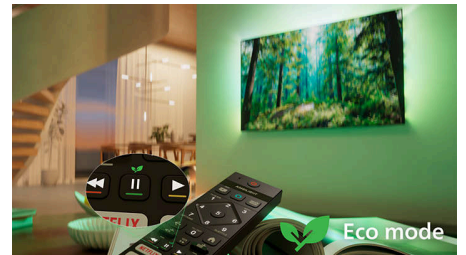

Eco design

Sustainability meets style. This beautifully crafted TV is designed with the planet in mind, from a remote made of recycled plastics to FSC-certified packaging and inserts printed on recycled paper. With Eco Mode, you can lower the TV's energy consumption across all content and settings in just one tap.

EasyLink

EasyLink lets you have full control of your Philips TV, soundbar and even external tuner boxes with just one remote control. Experience seamless and unified command. No more juggling with multiple remote controls. Just smooth, connected convenience every time.