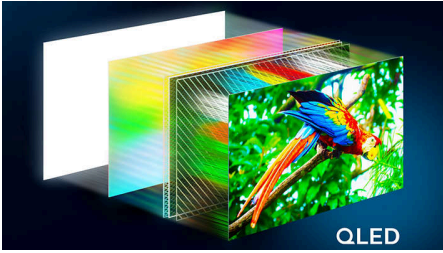

Quantum, Quality, Elevated

This QLED TV delivers vibrant colours, deeper contrast and HDR10+ detail. AI enhancements and Dolby Atmos elevate every scene, while a fast Titan OS and Matter support make control effortless for a richer, smarter entertainment experience.

4K QLED TV colour brilliance

- 4K QLED for vibrant viewing and quantum dot colour quality
- Get closer to the detail with Pixel Precise Ultra HD
- Colour and contrast unleashed with HDR10+

Vivid viewing, cinematic sound

Design that speaks volumes

- Eco design – European design thinking
- EasyLink. Seamless and effortless control

Highlights

4K QLED

Vivid colours. Ultra-sharp scenes. It's quantum dot colour brilliance. With 4K (UHD) it adapts to all your HDR formats. Each incredible moment, whether dark or light, played or streamed, you can devour every detail as you watch scene by scene.