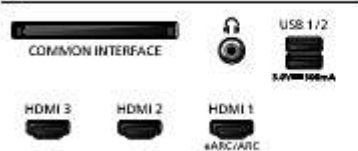

Connectivity

EasyLink 3.0

Number of HDMI connections: 3

HDMI features: 4K, Audio Return Channel

EasyLink (HDMI-CEC): System audio control, System standby, Remote control pass-through, One touch play

Number of USBs: 2

Wireless connection: Wi-Fi 802.11ac 2 x 2 Dual band, Bluetooth 5.2, Works with Apple AirPlay

HDCP 2.3: Yes on all HDMI

HDMI ARC: Yes on HDMI1

HDMI 2.1 features: eARC/VRR/ALLM supported, eARC on HDMI 1

EasyLink 2.0: External setting via TV UI, HDMI-CEC for Philips TV/SB

Supported HDMI video features

HDMI 1/2: HDMI 2.0

Gaming: ALLM, HDMI VRR

HDMI 3/4: HDMI 2.0

HDR: HDR10+, HDR10+ Compatible, HLG

EU Energy card

Energy class for SDR: F

Energy class for HDR: G

Panel technology used: QLED LCD

Power

Mains power: AC 100-240 V 50/60 Hz

Standby power consumption: <0.5 W

Power Saving Features: Eco mode, Light sensor, Auto switch-off timer, Picture mute (for radio)

Accessories

Included accessories: 2 x AAA Batteries, Quick start guide, Tabletop stand, Power cord, Remote Control, Legal and safety brochure

Design

Colours of TV: Plastic black low bezel

Stand design: Black arch stands

Dimensions

Distance between 2 stands: 742 mm

Wall-mount compatible: 200 x 100 mm

TV without stand (W x H x D):

957 x 554 x 87 mm

TV with stand (W x H x D): 957 x 624 x 246 mm

Package carton (W x H x D):

1045 x 650 x 125 mm

Weight of TV without stand: 6.35 kg

Weight of TV with stand: 6.79 kg

Weight incl. packaging: 8.80 kg

Connections

Side