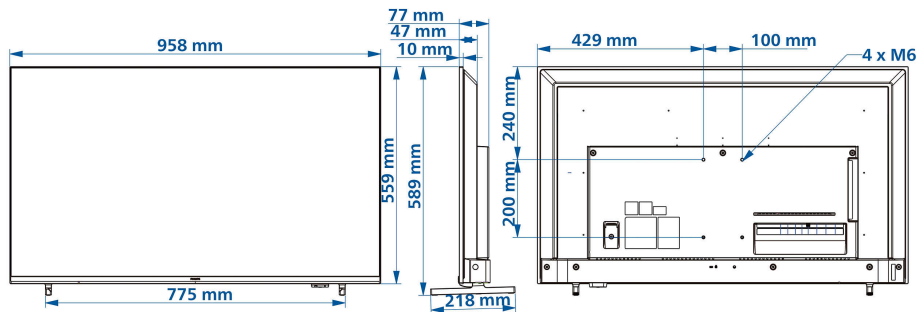

Specifications

Accessories

Included: Edge Stand, Legal and Safety brochure, Power Cord, 2x AA batteries, Hygienic RC 22AV2304A

Optional: Setup RC 22AV9574A/12, Easy RC 22AV1601B/12, DOCSIS Cable Modem 22AV1970A

Wireless Connectivity

Wireless LAN: Dual band, 802.11 b/g/n, 802.11 ac, Wifi-Direct, 2x2

Bluetooth: 5.0, A2DP, SBC

Connectivity Bottom

HDMI2: HDMI 2.0

Digital Audio out: Optical

Ethernet (LAN): RJ-45

HDMI3: HDMI 2.0

Bathroom speaker out: Mini-Jack

Antenna Input: IEC-75, F-Type

IR in/out: Mini-Jack

Connectivity Side

Common Interface Slot: CI+ 1.4

HDMI1: HDMI 2.0

Headphone out: Mini-Jack

USB1: USB 2.0

Connectivity Enhancements

EasyLink (HDMI CEC): One touch play, System Standby, system audio control, RC pass through

HDMI: ARC (HDMI1), HDCP 2.3 (all ports)

Dimensions

Set Width: 958 mm

Set Height: 559 mm

Set Depth: 47/77 mm

Product weight: 7.5 kg

Set width (with stand): 958 mm

Set height (with stand): 589 mm

Set depth (with stand): 218 mm

Product weight (+stand): 7.6 kg

Wall mount compatible: M6, 100 x 200 mm

EU Energy card

EPREL registration numbers: 1827411

Energy class for SDR: F

On mode power demand for SDR: 49 kWh/1000h

Energy class for HDR: F

On mode power demand for HDR: 46 kWh/1000h

- Availability of features will depend on implementation chosen by integrator.
- This television contains lead only in certain parts or components where no technology alternatives exist in accordance with existing exemption clauses under the RoHS Directive.
- Philips does not guarantee the availability or continuity of correct functioning of apps.
- Actual free memory may be less due to device pre-configuration
- Android, Google Play and Chromecast are trademarks of Google LLC
- Google Cast requires access to Google servers.
- This product is intended for use in professional installations and in hospitality settings only (including but not limited to hotels and holiday homes) and is not suitable for domestic purposes. Any use other than that for which this device is intended can void the warranty.