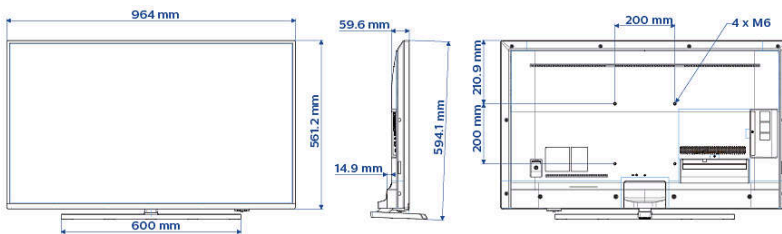

HDMI: ARC (all ports), Auto Input Selection

Design

Colour: Silver

Dimensions

Set Width: 964 mm

Set Height: 561 mm

Set Depth: 60/75 mm

Product weight: 9.5 kg

Set width (with stand): 964 mm

Set height (with stand): 594 mm

Set depth (with stand): 190 mm

Product weight (+stand): 11.5 kg

Wall mount compatible: M6, 200 x 200 mm

- * Netflix: specific terms and conditions apply which have to be approved and applied in order to enable the app.
- * Availability of Google Assistant is depending on Country and Language settings. To use Google Assistant, an optional remote control with voice function must be used.
- * Availability of features will depend on implementation chosen by integrator.
- * Philips does not guarantee the availability or continuity of correct functioning of apps.
- * Actual free memory may be less due to device pre-configuration
- * Typical on-mode power consumption measured according to IEC62087 Ed 2. The actual energy consumption will depend on how the television is used.
- * This television contains lead only in certain parts or components where no technology alternatives exist in accordance with existing exemption clauses under the RoHS Directive.
- * Android, Google Play and Chromecast are trademarks of Google LLC