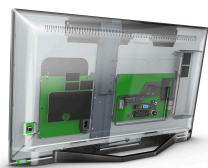

Professional TV

24"

EasySuite

LED HD TV