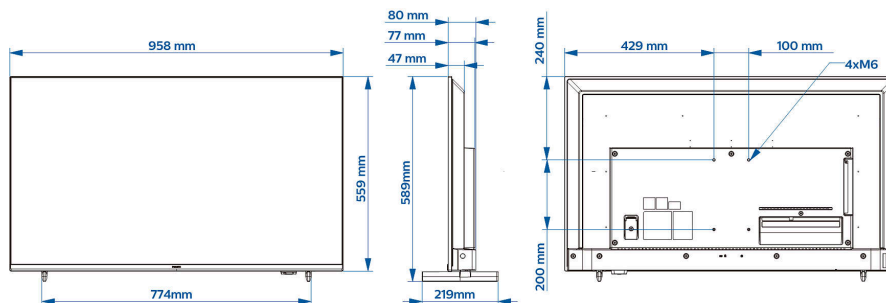

Standby power consumption: $0.3W$

Energy Label Class: F

Eu Energy Label power: 51 W

Power Saving Features: Eco mode, Auto switch-off timer, Light sensor

EPREL registration number: 935954

Accessories

Included: Remote Control 22AV2005B/00, 2x AAA batteries, Power Cord, Warranty Leaflet, Legal and Safety brochure, Edge Stand

Optional: Voice RC 22AV2025B/00, Easy RC

22AV1601B/12, Healthcare RC 22AV1604B/12, External Clock 22AV1860A/12, DOCSIS Cable Modem 22AV1970A, Setup RC 22AV9574A/12

Wireless Connectivity

Wireless LAN: 802.11 ac, Wifi-Direct

Connectivity Bottom

Antenna: IEC-75

HDMI2: HDMI 2.0 with HDCP 2.2

Ethernet (LAN): RJ-45

HDMI3: HDMI 2.0 with HDCP 2.2

USB2: USB 2.0

External Control: RJ-48

Bathroom speaker out: Mini-Jack

External power: 12V, max 1.5A

Connectivity Side

Common Interface Slot: CI+ 1.3.2

HDMI1: HDMI 2.0 with HDCP 2.2

Headphone out: Mini-Jack

USB1: USB 3.0

Connectivity Enhancements

RJ48: IR-In/Out, Serial Xpress interface

EasyLink (HDMI CEC): One touch play, System

Standby, RC pass through, system audio control

HDMI: ARC (all ports), Auto Input Selection

Design

Colour: Black

Dimensions

Set Width: 958 mm

Set Height: 560 mm

Set Depth: 77/80 mm

Product weight: 7.6 kg

Set width (with stand): 958 mm

Set height (with stand): 590 mm

Set depth (with stand): 219 mm

Product weight (+stand): 7.8 kg

Wall mount compatible: M6, 100 x 200 mm

- Netflix: specific terms and conditions apply which have to be approved and applied in order to enable the app.
- Availability of Google Assistant is depending on Country and Language settings. To use Google Assistant, an optional remote control with voice function must be used.
- Google Cast requires access to Google servers.
- Availability of features will depend on implementation chosen by integrator.
- Philips does not guarantee the availability or continuity of correct functioning of apps.
- Actual free memory may be less due to device pre-configuration
- Typical on-mode power consumption measured according to IEC62087 Ed 2. The actual energy consumption will depend on how the television is used.
- This television contains lead only in certain parts or components where no technology alternatives exist in accordance with existing exemption clauses under the RoHS Directive.
- Android, Google Play and Chromecast are trademarks of Google LLC